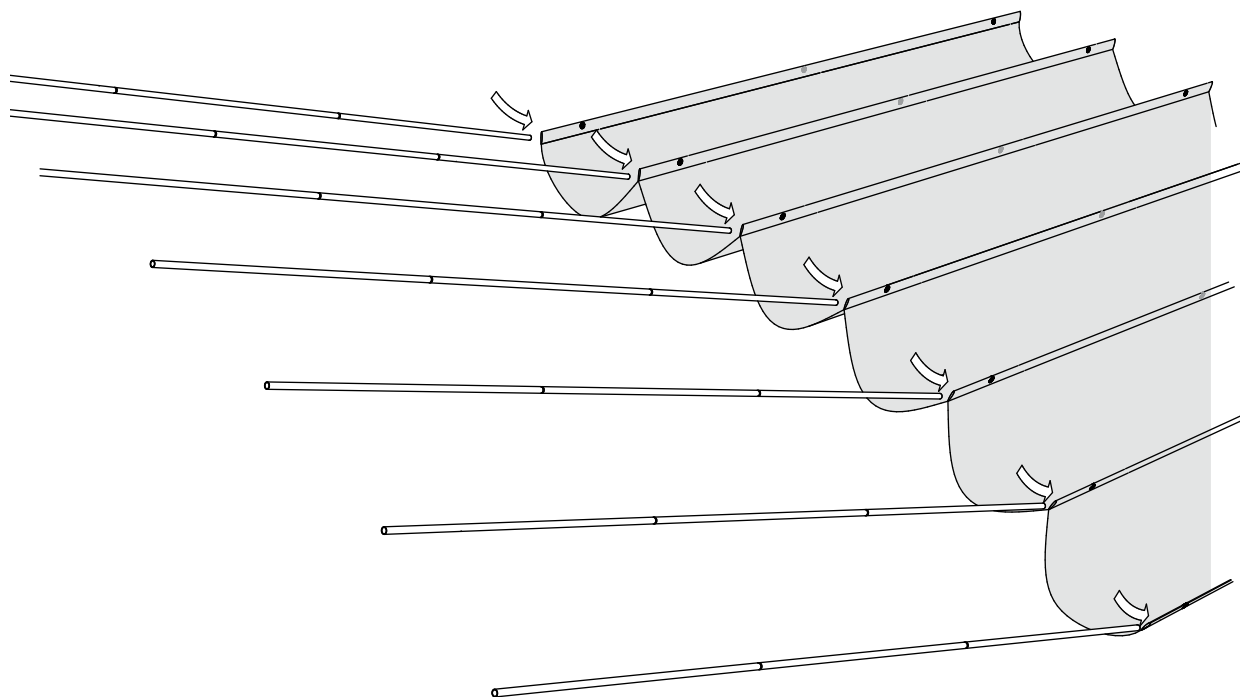

HARMONICA SHADE SAIL 200

Parts list

A 1x	B 300cm = 14x 400cm = 18x 500cm = 22x				
C 2x	D 2x STEEL CABLE	E 4x	F 20x	G 1x ROPE	H 1x
I 2x	J 1x	K 1x	L 1x	L 1x	M 2x

PLATINUM[®]

SUN & SHADE

STEP 1

STEP 2

⚠ Important. Follow the assembly instructions carefully.

STEP 3

STEP 4

PLATINUM[®]

SUN & SHADE

STEP 5

STEP 6

 Important. Follow the assembly instructions carefully.

PLATINUM[®]