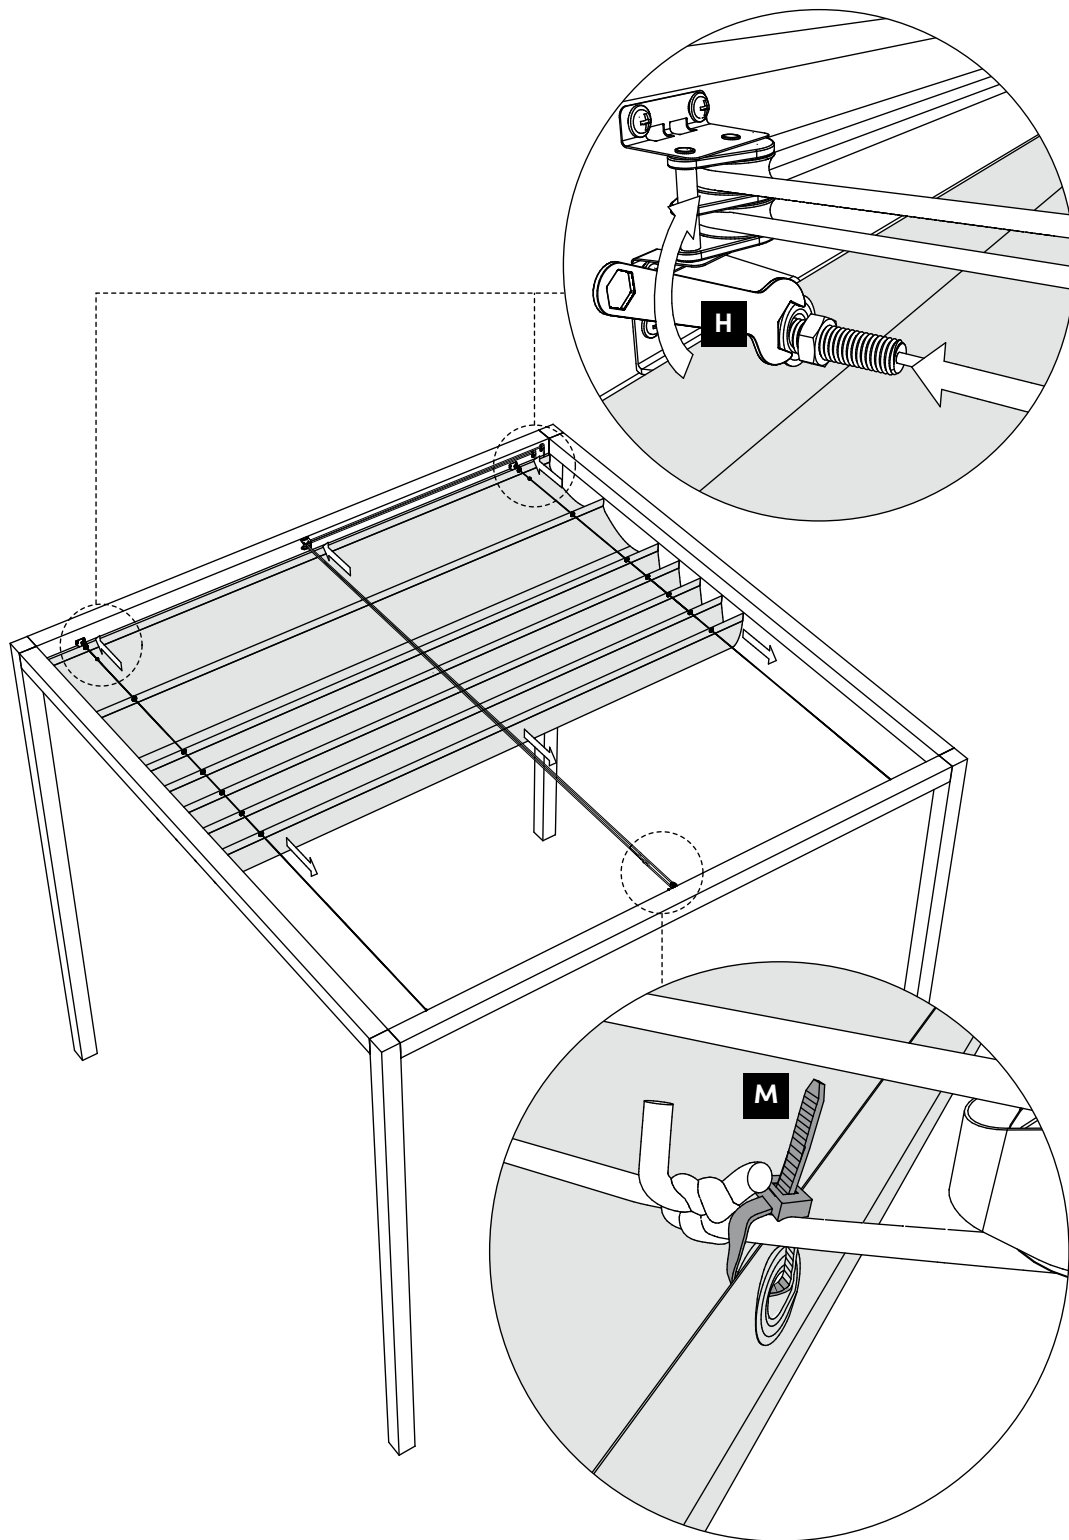

PLATINUM®

SUN & SHADE

STEP 18

Visit our website www.platinum.nl for more information and safety instructions.