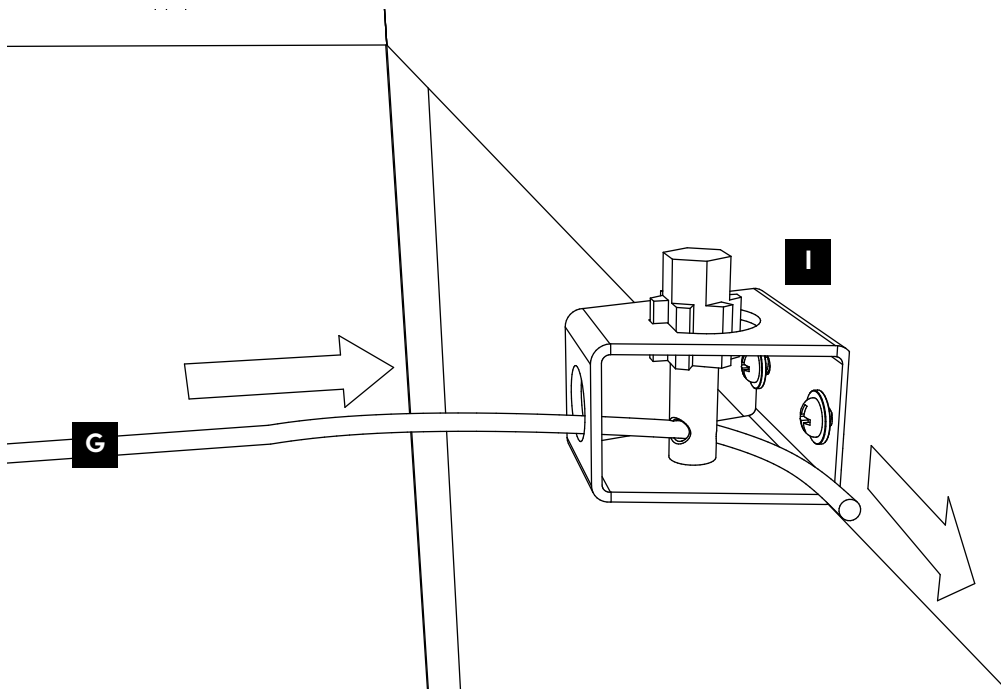

STEP 10

Important. Follow the assembly instructions carefully.