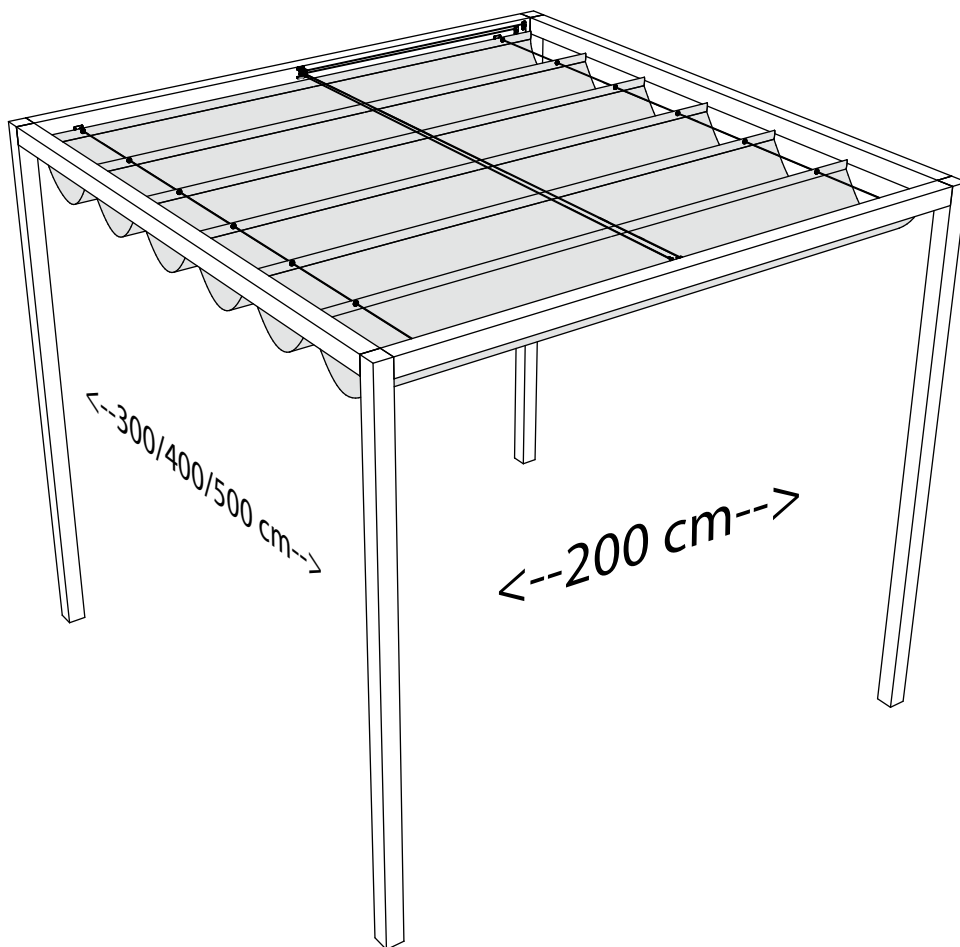

HARMONICA SHADE SAIL 200

Parts list

A 1x	B 300cm = 14x 400cm = 18x 500cm = 22x				
C 2x	D 2x STEEL CABLE	E 4x	F 20x	G 1x ROPE	H 1x
I 2x	J 1x	K 1x	L 1x	L 1x	M 2x

PLATINUM[®]

SUN & SHADE

STEP 1

STEP 2

⚠ Important. Follow the assembly instructions carefully.