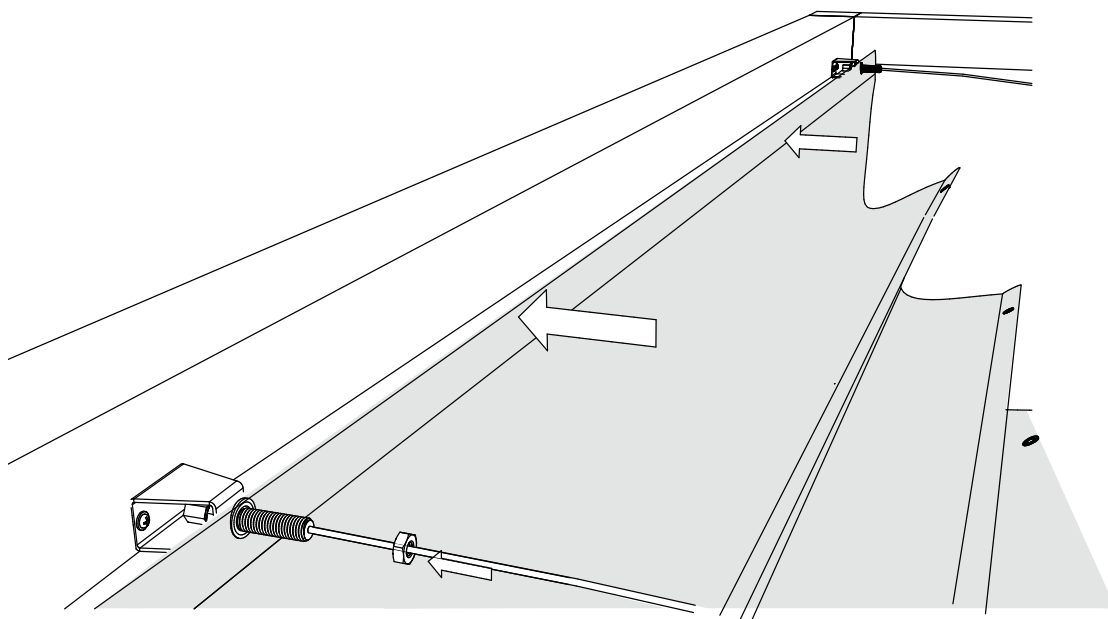

PLATINUM®

SUN & SHADE

STEP 7