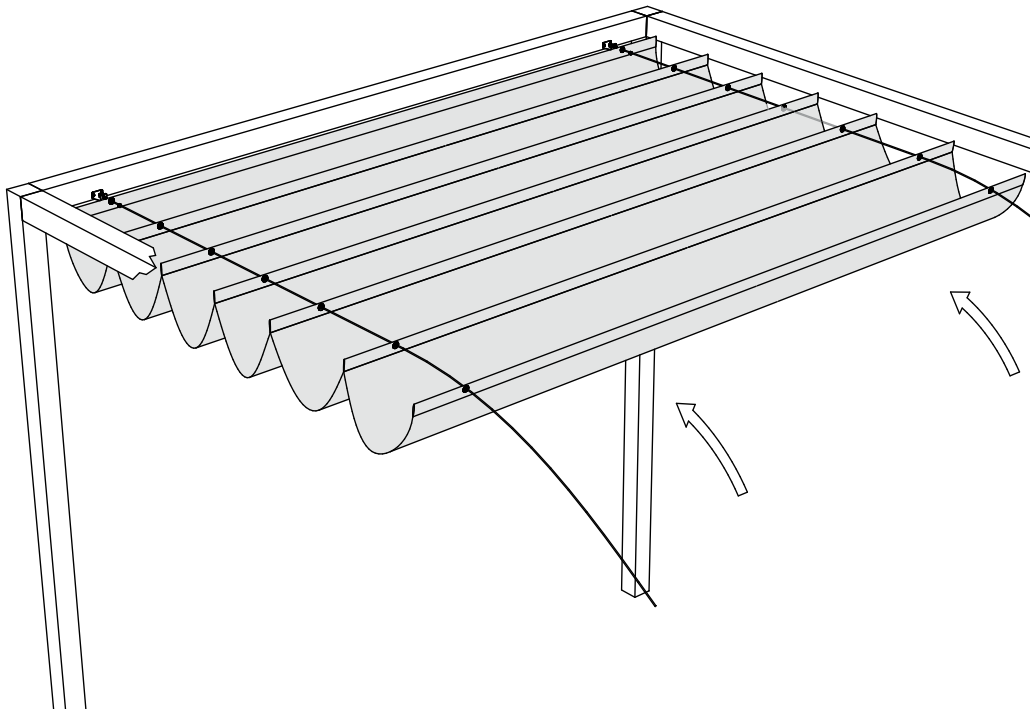

PLATINUM®

SUN & SHADE

STEP 9