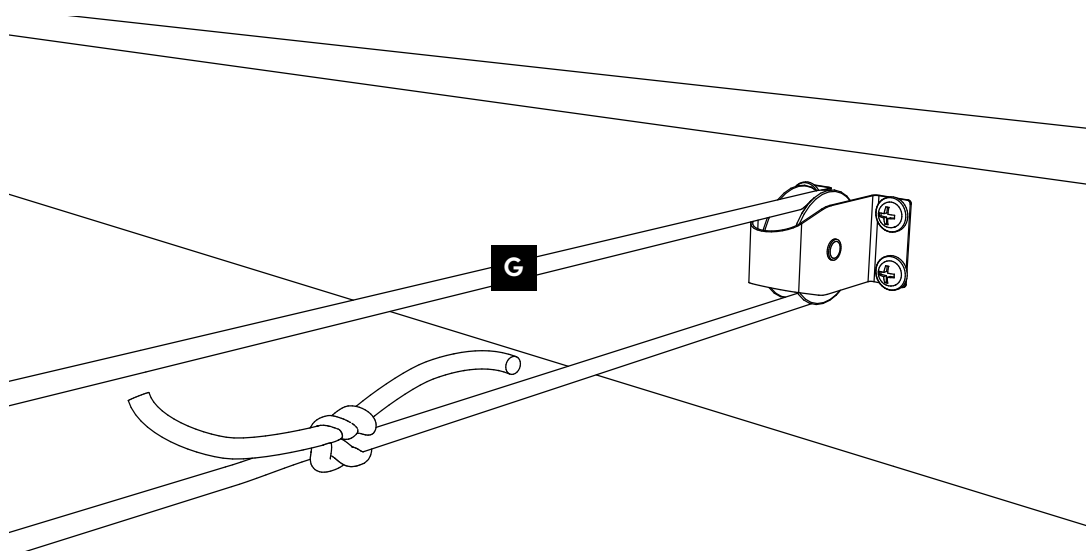

HARMONICA SHADE SAIL 200

Parts list

A 1x	B 300cm = 14x 400cm = 18x 500cm = 22x				
C 2x	D 2x STEEL CABLE	E 4x	F 20x	G 1x ROPE	H 1x
I 2x	J 1x	K 1x	L 1x	L 1x	M 2x

PLATINUM[®]

SUN & SHADE

STEP 1

STEP 2

⚠ Important. Follow the assembly instructions carefully.

 Important. Follow the assembly instructions carefully.

STEP 11

STEP 12

STEP 13

STEP 14

STEP 15

STEP 16

STEP 17