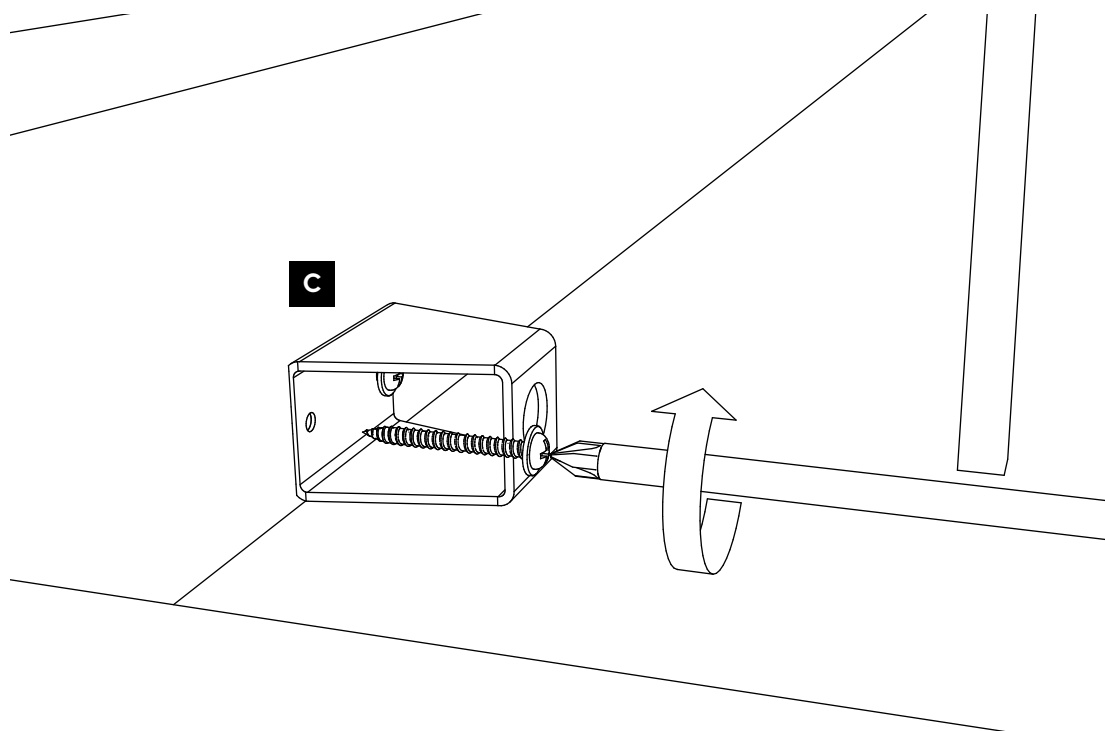

HARMONICA SHADE SAIL 200

Parts list

A 1x	B 300cm = 14x 400cm = 18x 500cm = 22x				
C 2x	D 2x STEEL CABLE	E 4x	F 20x	G 1x ROPE	H 1x
I 2x	J 1x	K 1x	L 1x	L 1x	M 2x

PLATINUM[®]

SUN & SHADE

STEP 1

STEP 2

⚠ Important. Follow the assembly instructions carefully.