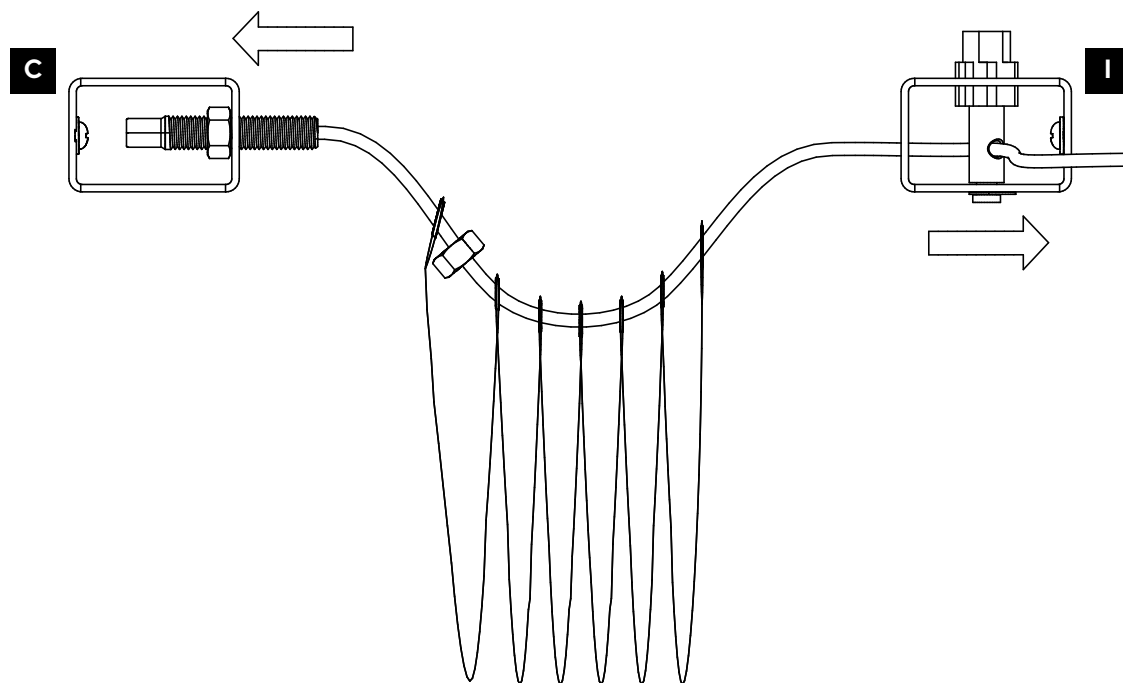

HARMONICA SHADE SAIL 200

Parts list

A 1x	B 300cm = 14x 400cm = 18x 500cm = 22x				
C 2x	D 2x STEEL CABLE	E 4x	F 20x	G 1x ROPE	H 1x
I 2x	J 1x	K 1x	L 1x	L 1x	M 2x

PLATINUM[®]

SUN & SHADE

STEP 1

STEP 2

⚠ Important. Follow the assembly instructions carefully.

SUN & SHADE

STEP 7

STEP 8

 Important. Follow the assembly instructions carefully.

PLATINUM[®]

SUN & SHADE

STEP 9

STEP 10

 Important. Follow the assembly instructions carefully.

STEP 11

STEP 12

STEP 13

STEP 14

STEP 15

STEP 16

STEP 17