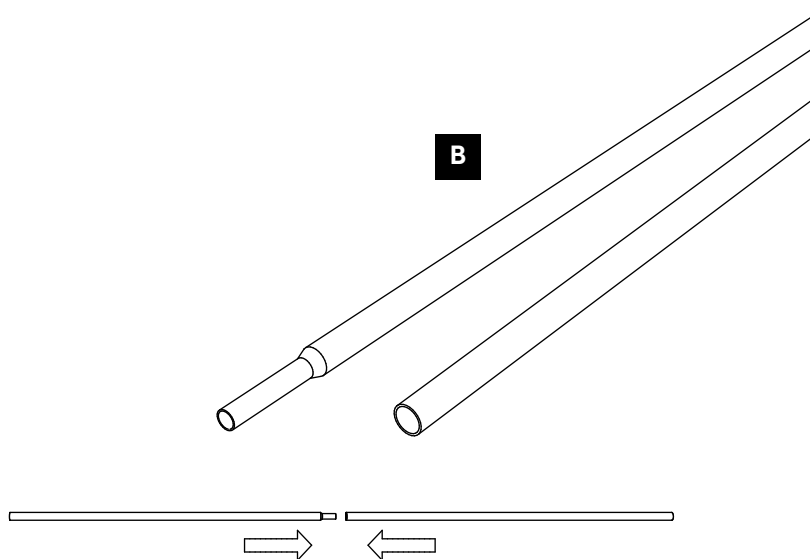

PLATINUM®

SUN & SHADE

STEP 5