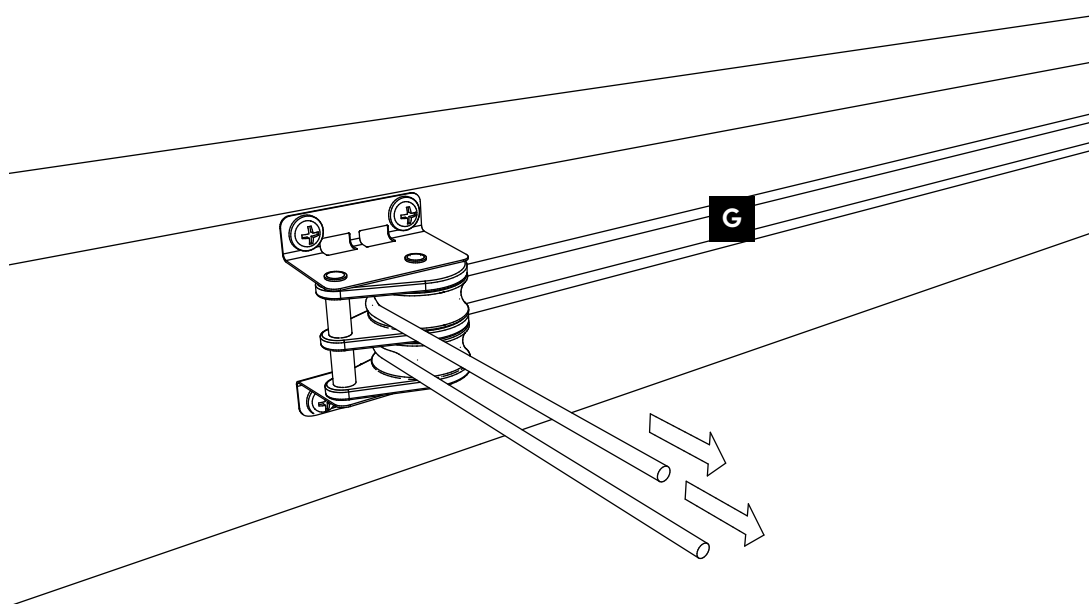

HARMONICA SHADE SAIL 200

Parts list

A 1x	B 300cm = 14x 400cm = 18x 500cm = 22x				
C 2x	D 2x STEEL CABLE	E 4x	F 20x	G 1x ROPE	H 1x
I 2x	J 1x	K 1x	L 1x	L 1x	M 2x

PLATINUM[®]

SUN & SHADE

STEP 1

STEP 2

⚠ Important. Follow the assembly instructions carefully.

 Important. Follow the assembly instructions carefully.

STEP 11

STEP 12

STEP 13

STEP 14

STEP 15

STEP 16

STEP 17