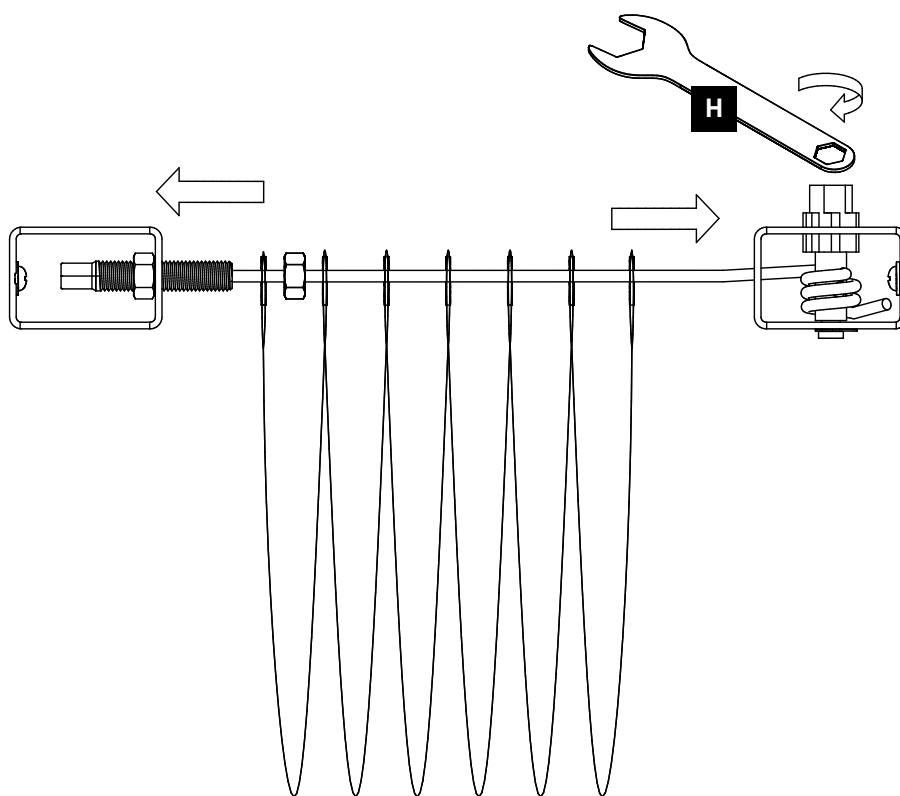

HARMONICA SHADE SAIL 200

Parts list

A 1x	B 300cm = 14x 400cm = 18x 500cm = 22x				
C 2x	D 2x STEEL CABLE	E 4x	F 20x	G 1x ROPE	H 1x
I 2x	J 1x	K 1x	L 1x	L 1x	M 2x

PLATINUM[®]

SUN & SHADE

STEP 1

STEP 2

⚠ Important. Follow the assembly instructions carefully.

SUN & SHADE

STEP 7

STEP 8

 Important. Follow the assembly instructions carefully.

PLATINUM[®]

SUN & SHADE

STEP 9

STEP 10

 Important. Follow the assembly instructions carefully.

STEP 11

STEP 12

STEP 13

STEP 14

STEP 15

STEP 16

STEP 17