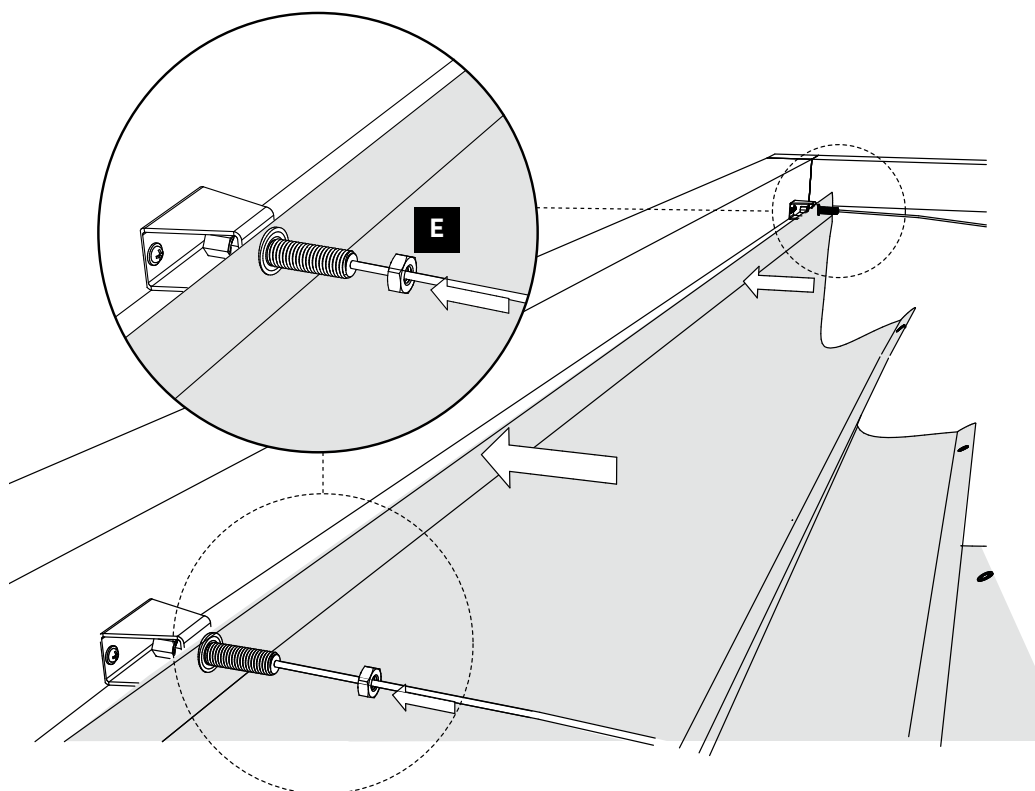

STEP 8

Important. Follow the assembly instructions carefully.