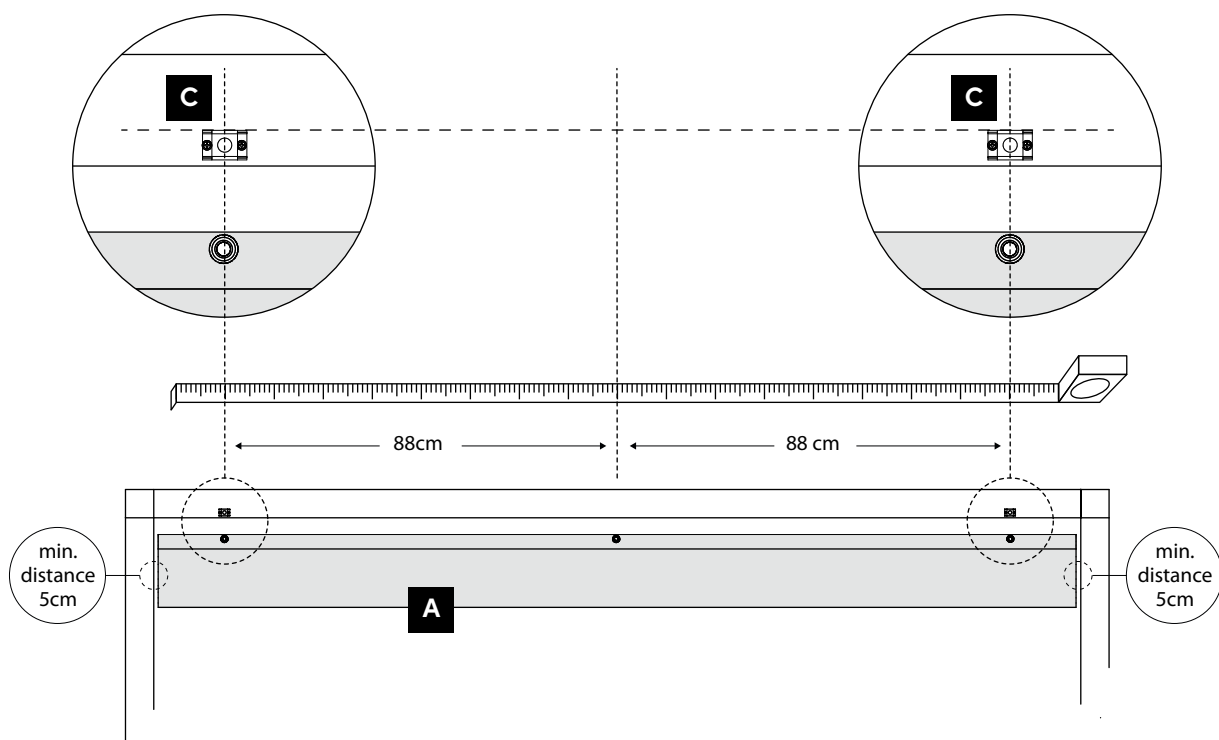

HARMONICA SHADE SAIL 200

Parts list

A 1x	B 300cm = 14x 400cm = 18x 500cm = 22x				
C 2x	D 2x STEEL CABLE	E 4x	F 20x	G 1x ROPE	H 1x
I 2x	J 1x	K 1x	L 1x	L 1x	M 2x

PLATINUM[®]

SUN & SHADE

STEP 1

STEP 2

⚠ Important. Follow the assembly instructions carefully.