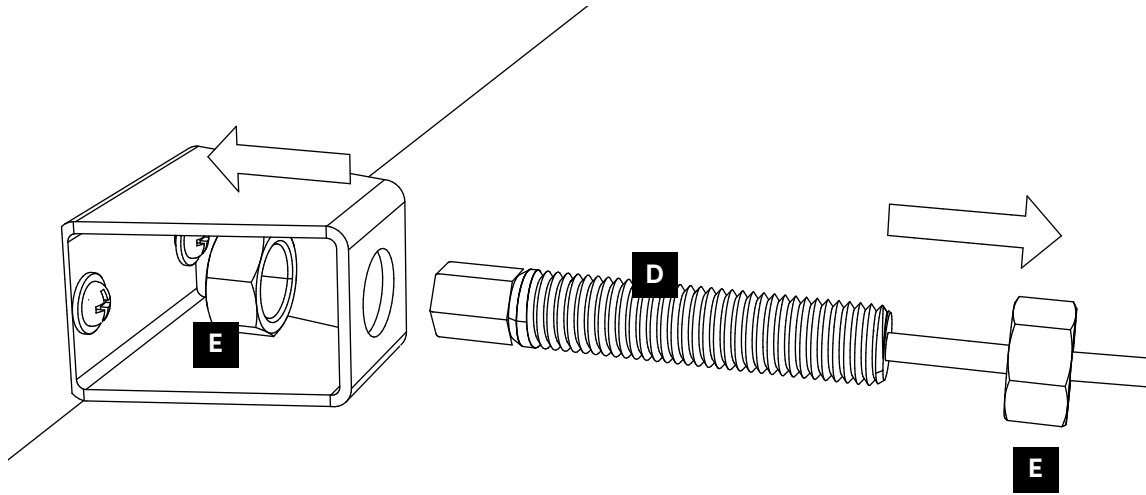

HARMONICA SHADE SAIL 200

Parts list

A 1x	B 300cm = 14x 400cm = 18x 500cm = 22x				
C 2x	D 2x STEEL CABLE	E 4x	F 20x	G 1x ROPE	H 1x
I 2x	J 1x	K 1x	L 1x	L 1x	M 2x

PLATINUM[®]

SUN & SHADE

STEP 1

STEP 2

⚠ Important. Follow the assembly instructions carefully.