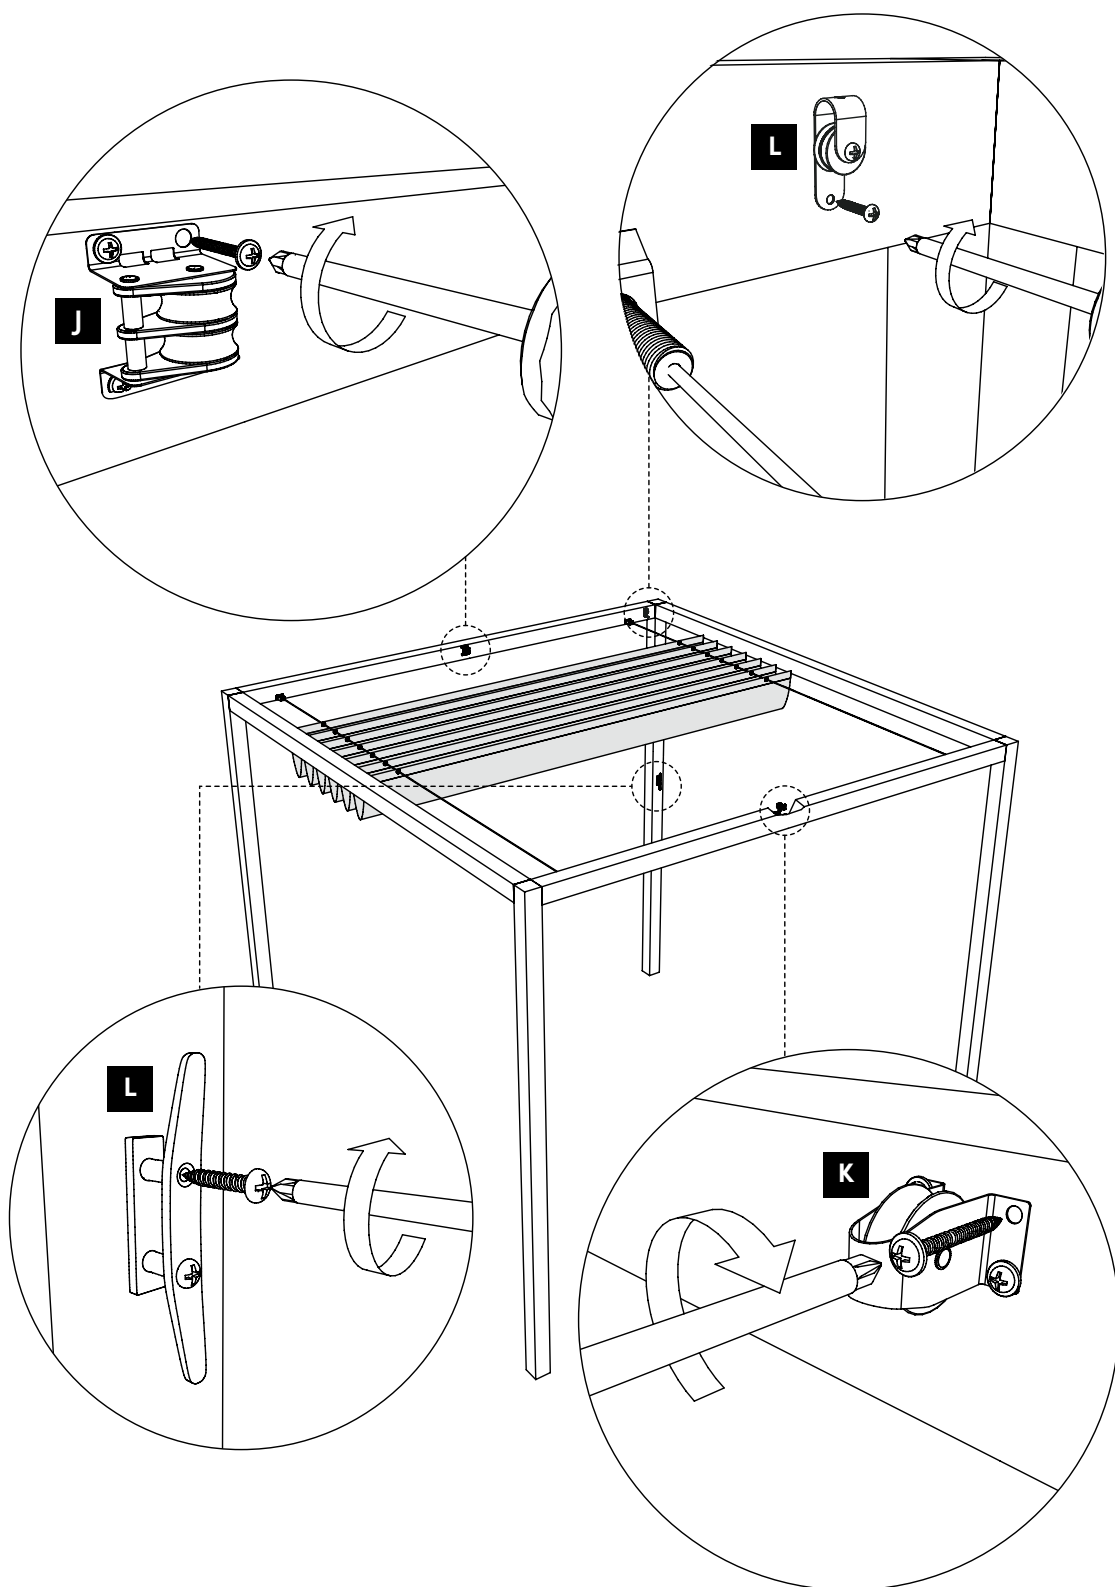

HARMONICA SHADE SAIL 200

Parts list

A 1x	B 300cm = 14x 400cm = 18x 500cm = 22x				
C 2x	D 2x STEEL CABLE	E 4x	F 20x	G 1x ROPE	H 1x
I 2x	J 1x	K 1x	L 1x	L 1x	M 2x

PLATINUM[®]

SUN & SHADE

STEP 1

STEP 2

⚠ Important. Follow the assembly instructions carefully.

SUN & SHADE

STEP 7

STEP 8

 Important. Follow the assembly instructions carefully.

PLATINUM[®]

SUN & SHADE

STEP 9

STEP 10

 Important. Follow the assembly instructions carefully.

STEP 11

STEP 12

STEP 13

STEP 14

STEP 15

STEP 16

STEP 17