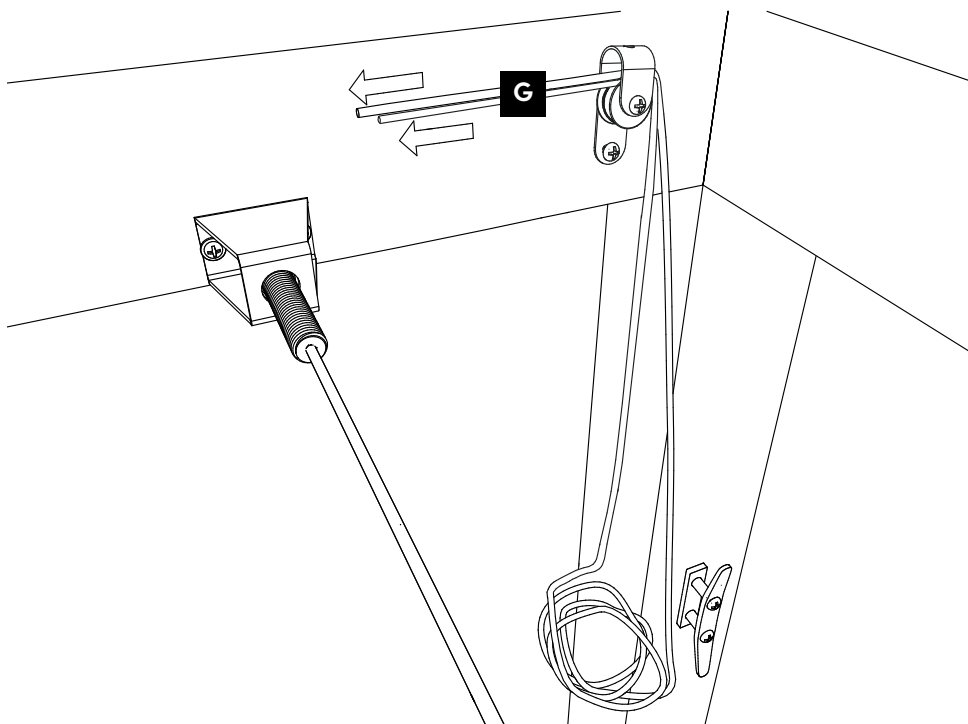

HARMONICA SHADE SAIL 200

Parts list

A 1x	B 300cm = 14x 400cm = 18x 500cm = 22x				
C 2x	D 2x STEEL CABLE	E 4x	F 20x	G 1x ROPE	H 1x
I 2x	J 1x	K 1x	L 1x	L 1x	M 2x

PLATINUM[®]

SUN & SHADE

STEP 1

STEP 2

⚠ Important. Follow the assembly instructions carefully.

 Important. Follow the assembly instructions carefully.

STEP 11

STEP 12

STEP 13

STEP 14

STEP 15

STEP 16

STEP 17