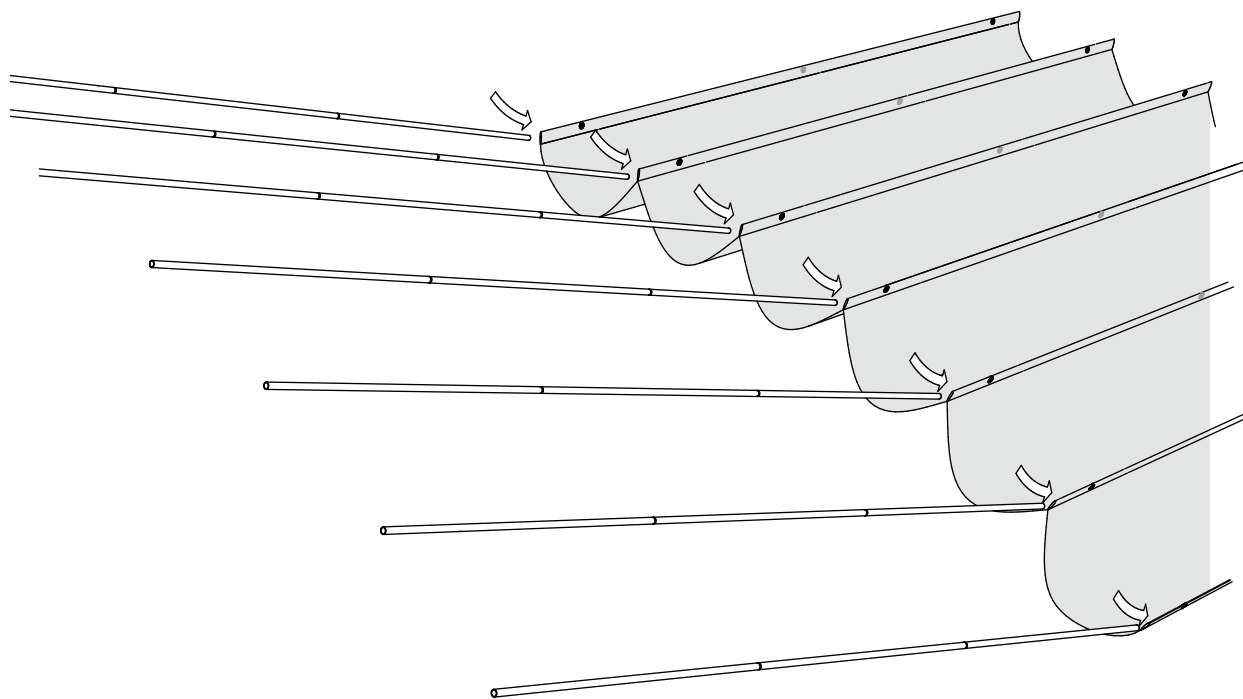

STEP 6

Important. Follow the assembly instructions carefully.