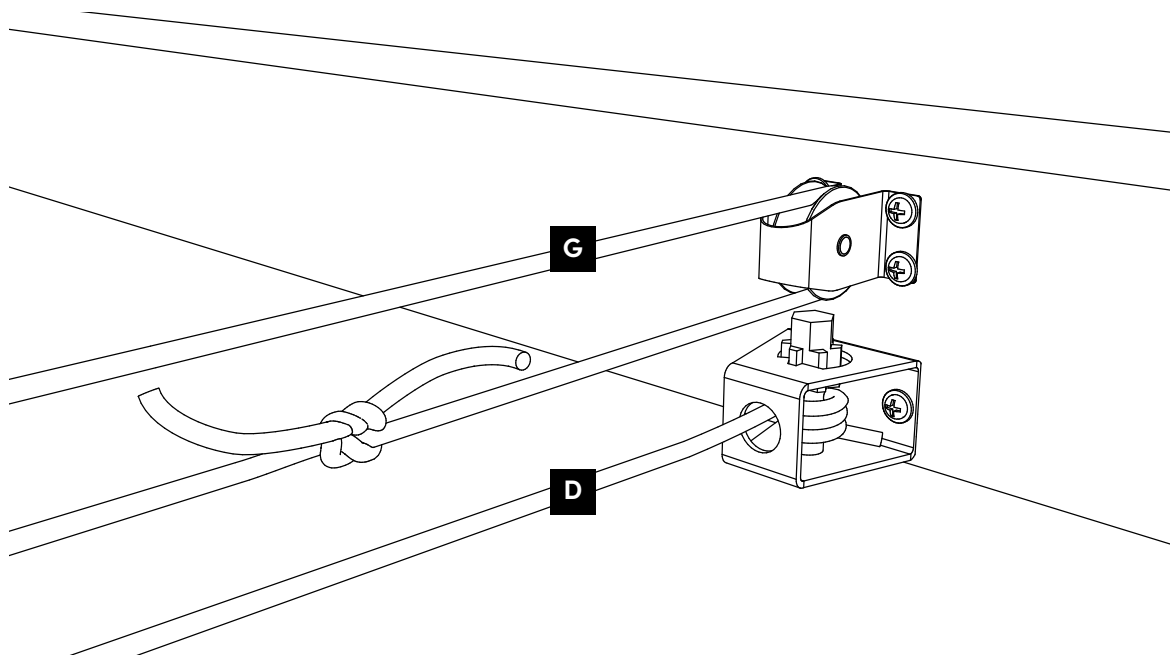

Parts list

A  1x	B  370cm = 36x 500cm = 44x				
E  4x	F  4x STEEL CABLE	G  8x	H  37x	C  1x ROPE	D  1x
K  4x	L  1x	M  1x	N  1x	I  1x	J  2x
				O  1x	P  2x

PLATINUM[®]

SUN & SHADE

STEP 1

STEP 2

⚠ Important. Follow the assembly instructions carefully.

STEP 14

STEP 15

 Important. Follow the assembly instructions carefully.

STEP 16

STEP 17

PLATINUM[®]

SUN & SHADE

STEP 18