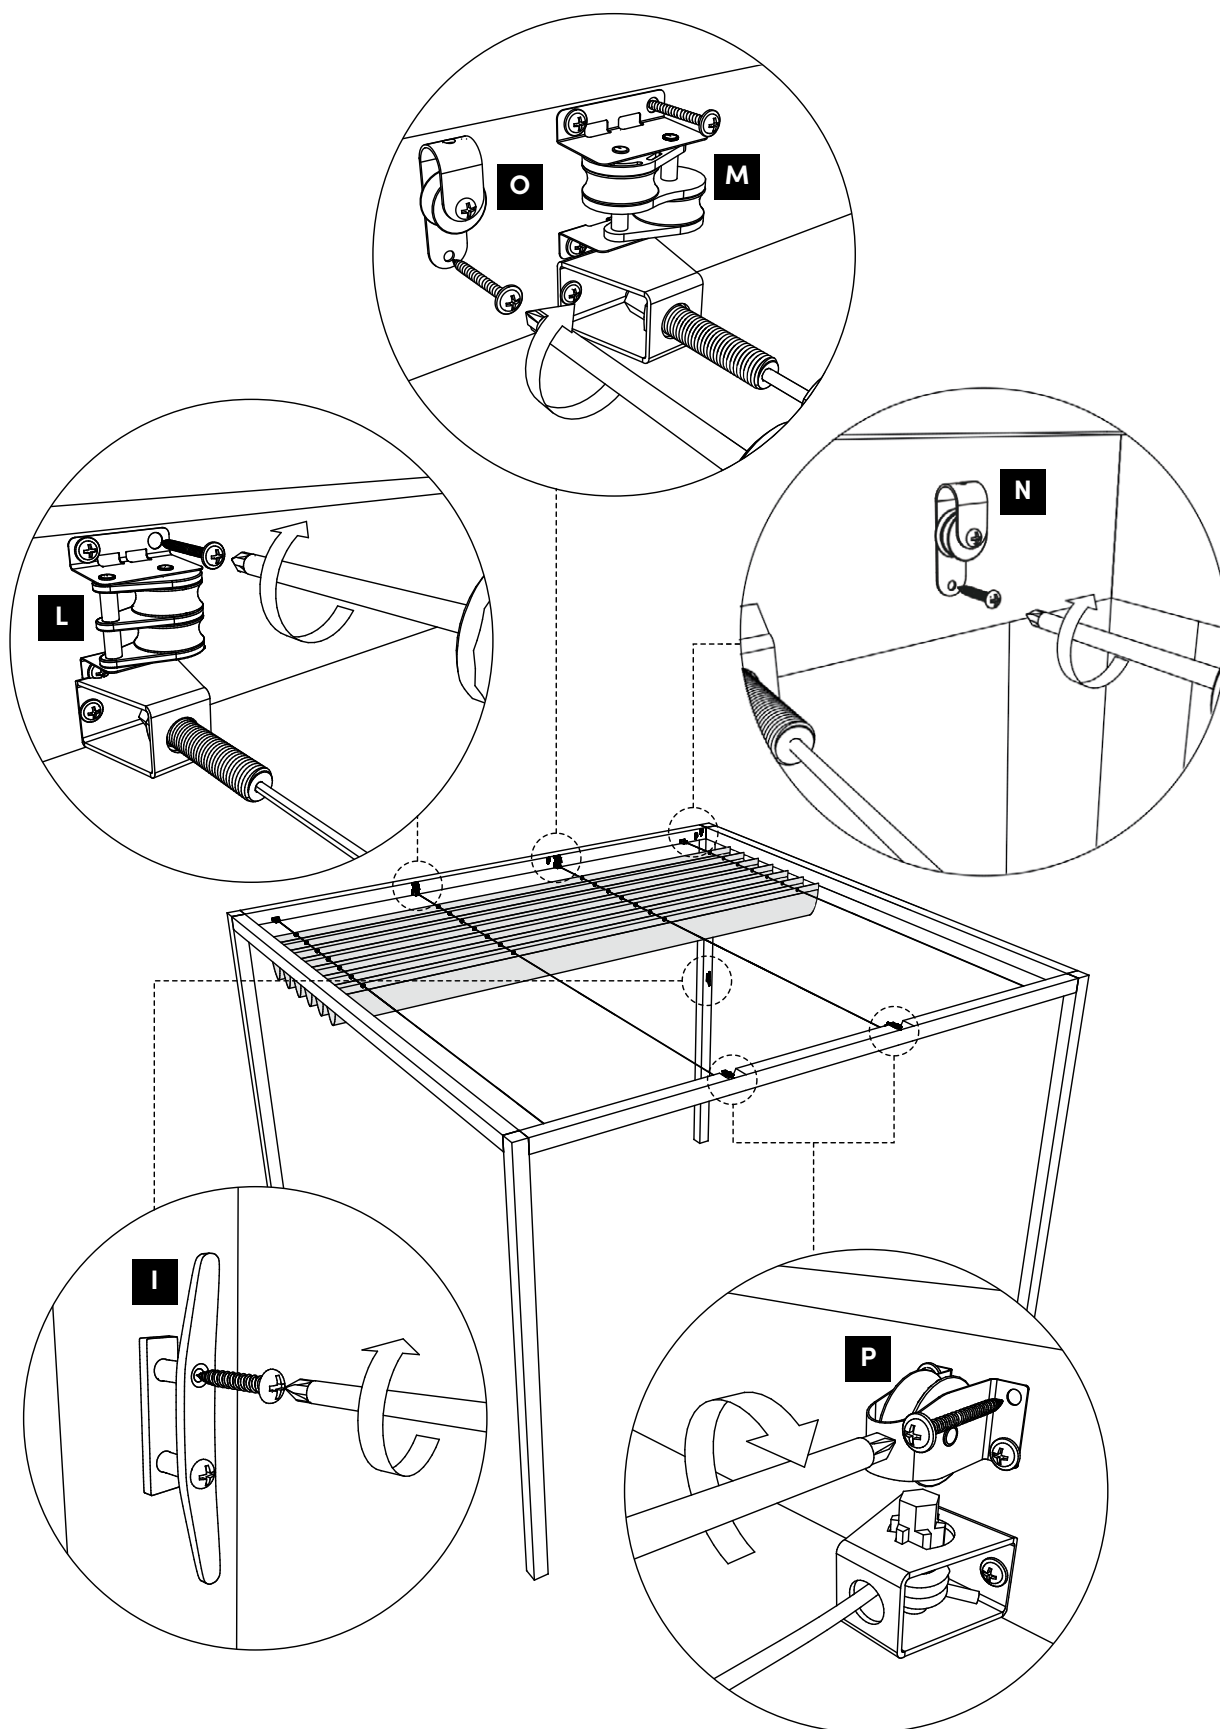

Parts list

A  1x	B  370cm = 36x 500cm = 44x				
E  4x	F  4x STEEL CABLE	G  8x	H  37x	C  1x ROPE	D  1x
K  4x	L  1x	M  1x	N  1x	I  1x	J  2x
				O  1x	P  2x

PLATINUM[®]

SUN & SHADE

STEP 1

STEP 2

⚠ Important. Follow the assembly instructions carefully.

STEP 9

STEP 10

 Important. Follow the assembly instructions carefully.

STEP 11

STEP 12

STEP 13

PLATINUM[®]

SUN & SHADE