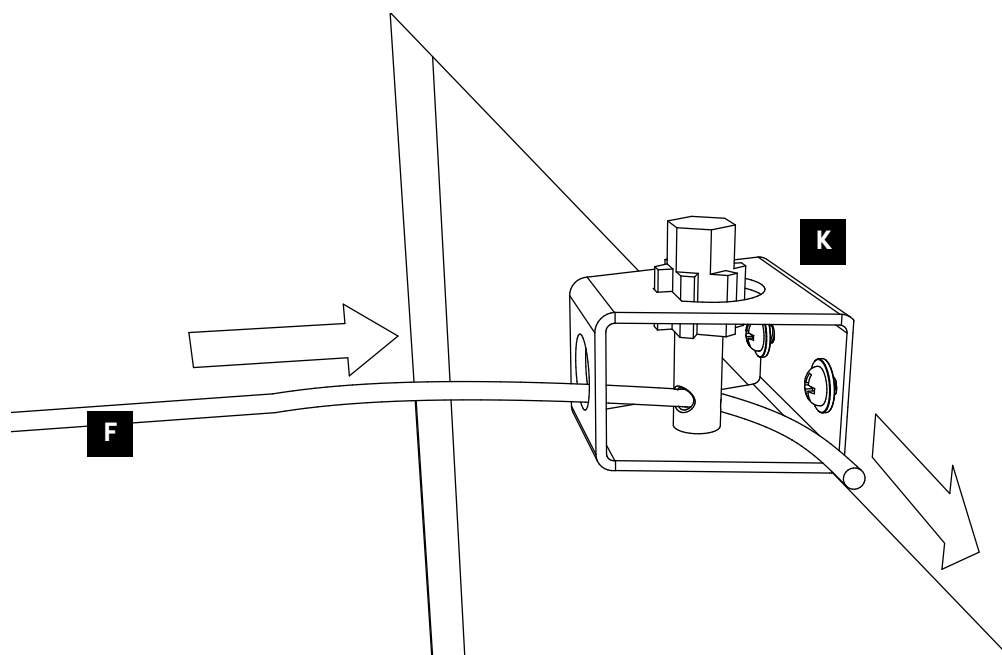

STEP 10

Important. Follow the assembly instructions carefully.