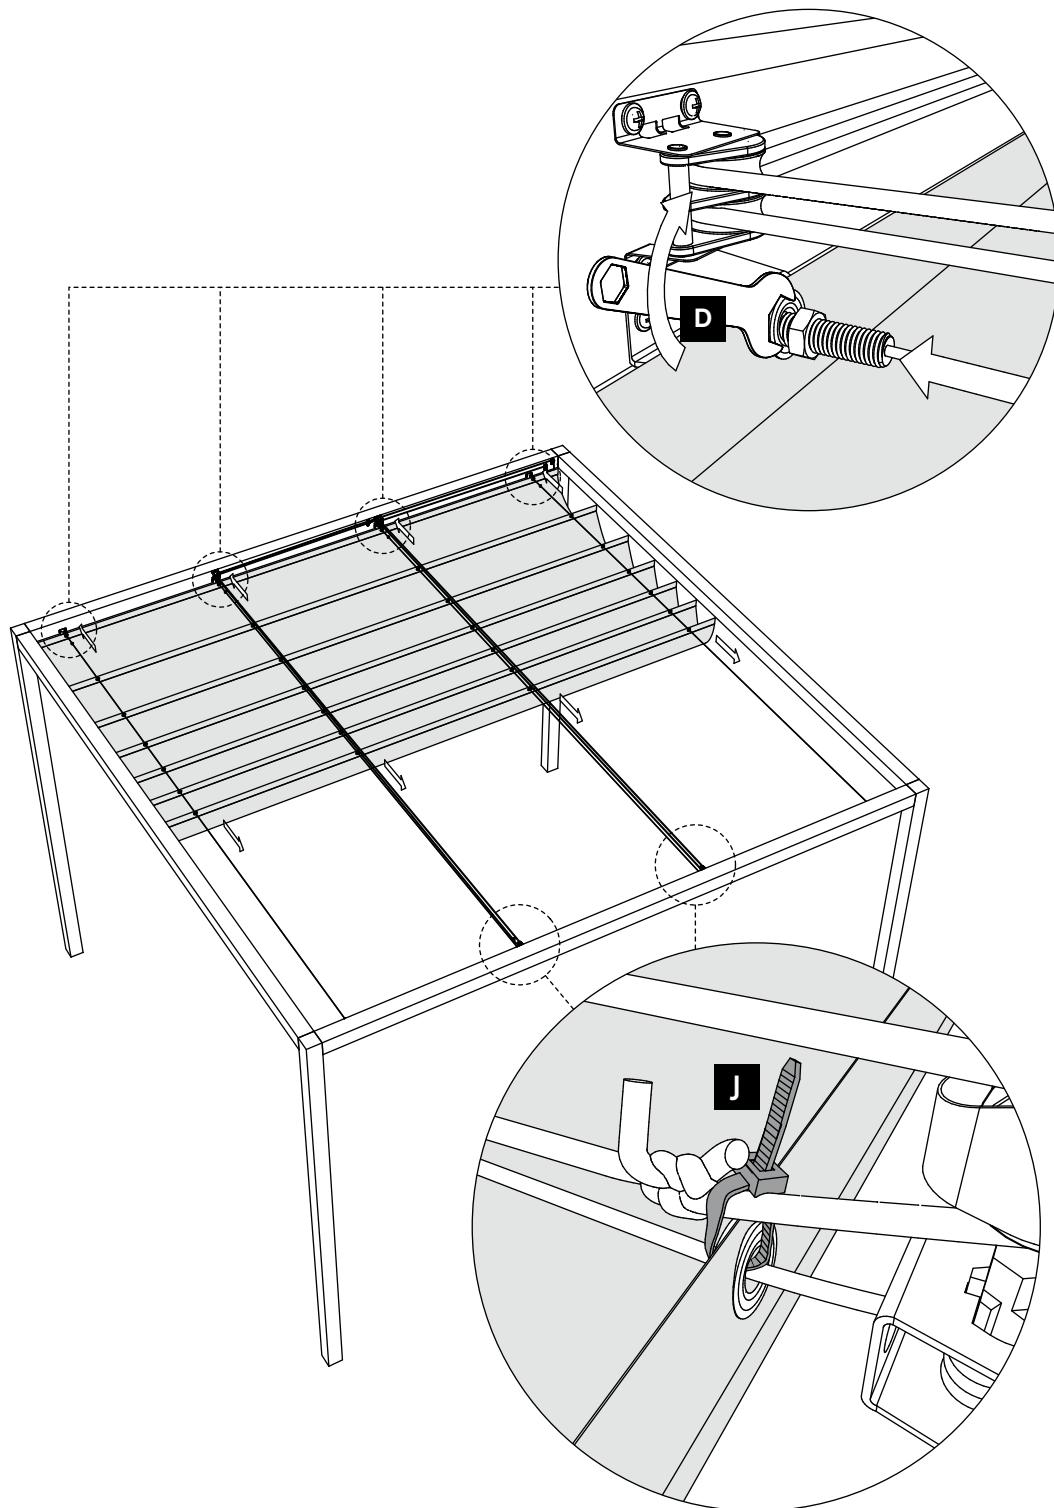

Parts list

A  1x	B  370cm = 36x 500cm = 44x				
E  4x	F  4x STEEL CABLE	G  8x	H  37x	C  1x ROPE	D  1x
K  4x	L  1x	M  1x	N  1x	I  1x	J  2x
				O  1x	P  2x

PLATINUM[®]

SUN & SHADE

STEP 1

STEP 2

⚠ Important. Follow the assembly instructions carefully.

STEP 14

STEP 15

 Important. Follow the assembly instructions carefully.

STEP 16

STEP 17

PLATINUM[®]

SUN & SHADE

STEP 18