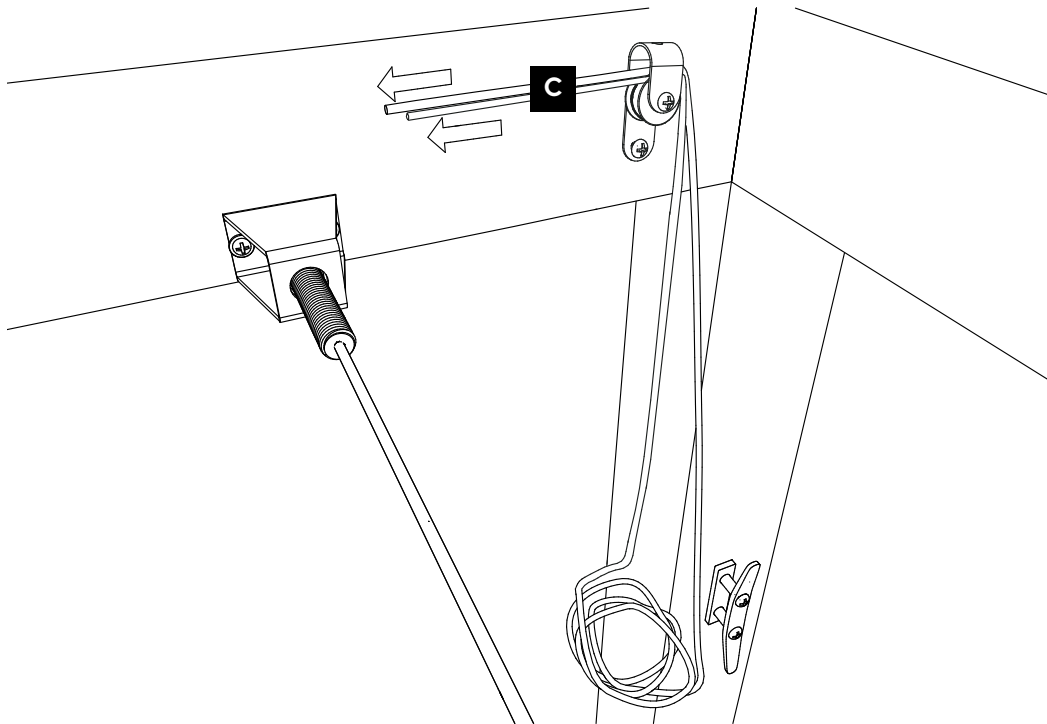

Parts list

A  1x	B  370cm = 36x 500cm = 44x				
E  4x	F  4x STEEL CABLE	G  8x	H  37x	C  1x ROPE	D  1x
K  4x	L  1x	M  1x	N  1x	I  1x	J  2x
				O  1x	P  2x

PLATINUM[®]

SUN & SHADE

STEP 1

STEP 2

⚠ Important. Follow the assembly instructions carefully.

STEP 9

STEP 10

 Important. Follow the assembly instructions carefully.

STEP 11

STEP 12

STEP 13

PLATINUM[®]

SUN & SHADE