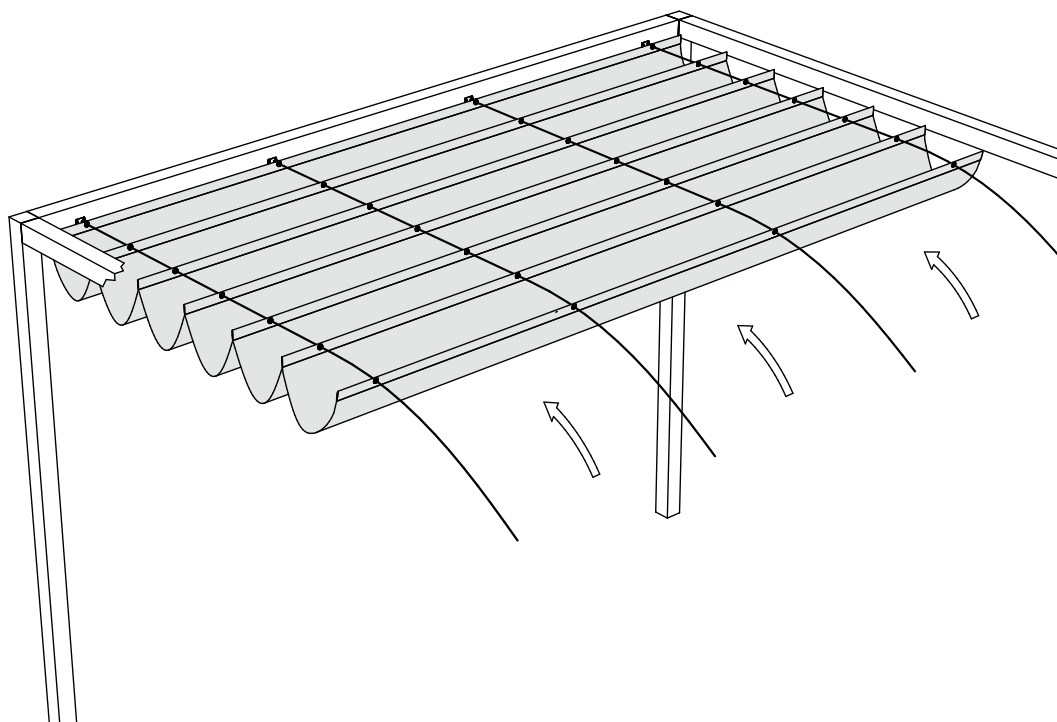

PLATINUM®

SUN & SHADE

STEP 9