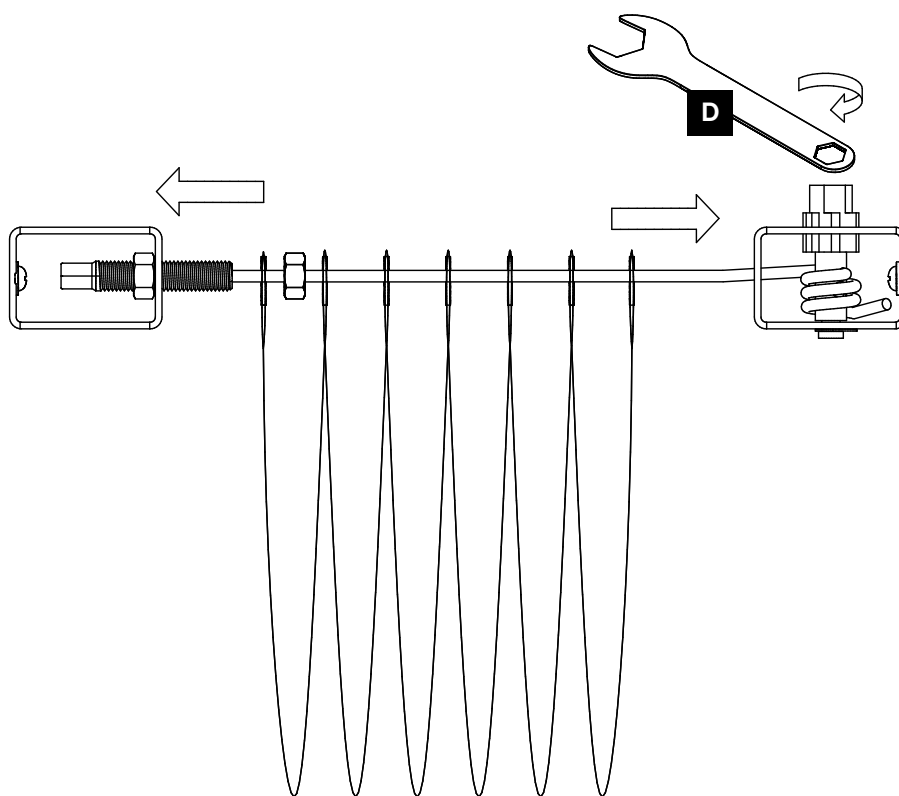

Parts list

A  1x	B  370cm = 36x 500cm = 44x				
E  4x	F  4x STEEL CABLE	G  8x	H  37x	C  1x ROPE	D  1x
K  4x	L  1x	M  1x	N  1x	I  1x	J  2x
				O  1x	P  2x

PLATINUM[®]

SUN & SHADE

STEP 1

STEP 2

⚠ Important. Follow the assembly instructions carefully.

STEP 9

STEP 10

 Important. Follow the assembly instructions carefully.

STEP 11

STEP 12

STEP 13

PLATINUM[®]

SUN & SHADE