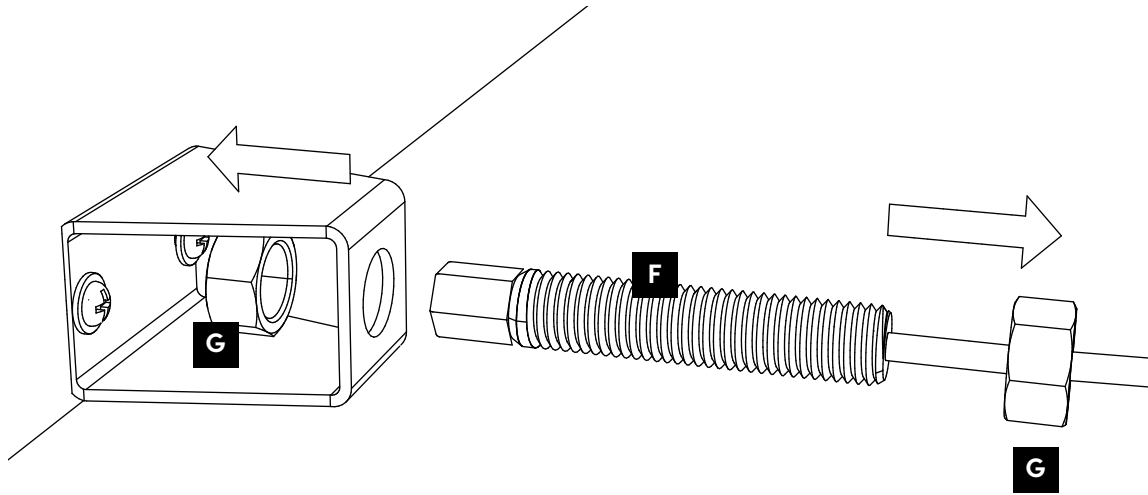

Parts list

A  1x	B  370cm = 36x 500cm = 44x				
E  4x	F  4x STEEL CABLE	G  8x	H  37x	C  1x ROPE	D  1x
K  4x	L  1x	M  1x	N  1x	I  1x	J  2x
				O  1x	P  2x

PLATINUM[®]

SUN & SHADE

STEP 1

STEP 2

⚠ Important. Follow the assembly instructions carefully.