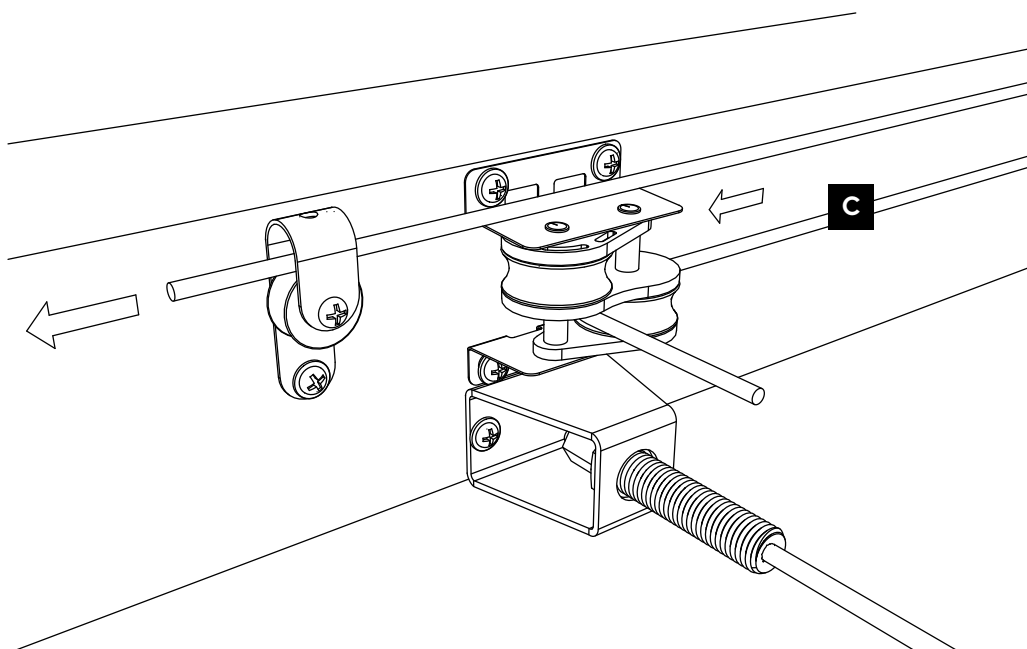

STEP 15

Important. Follow the assembly instructions carefully.