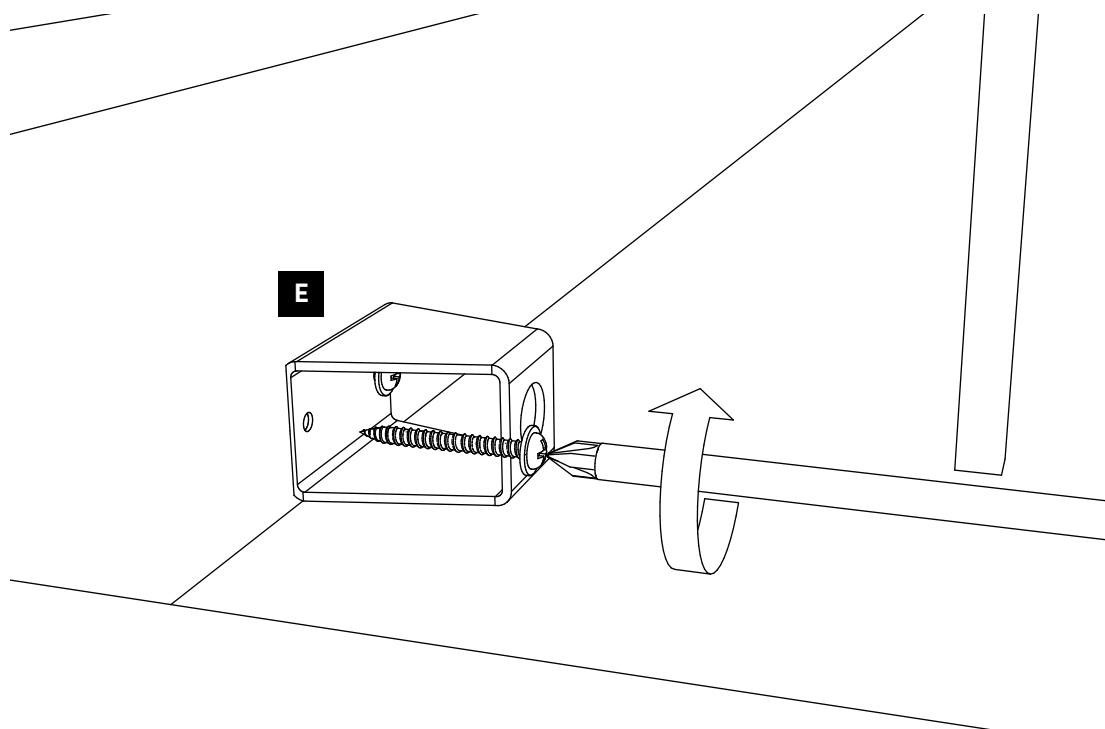

Parts list

A  1x	B  370cm = 36x 500cm = 44x				
E  4x	F  4x STEEL CABLE	G  8x	H  37x	C  1x ROPE	D  1x
K  4x	L  1x	M  1x	N  1x	I  1x	J  2x
				O  1x	P  2x

PLATINUM[®]

SUN & SHADE

STEP 1

STEP 2

⚠ Important. Follow the assembly instructions carefully.