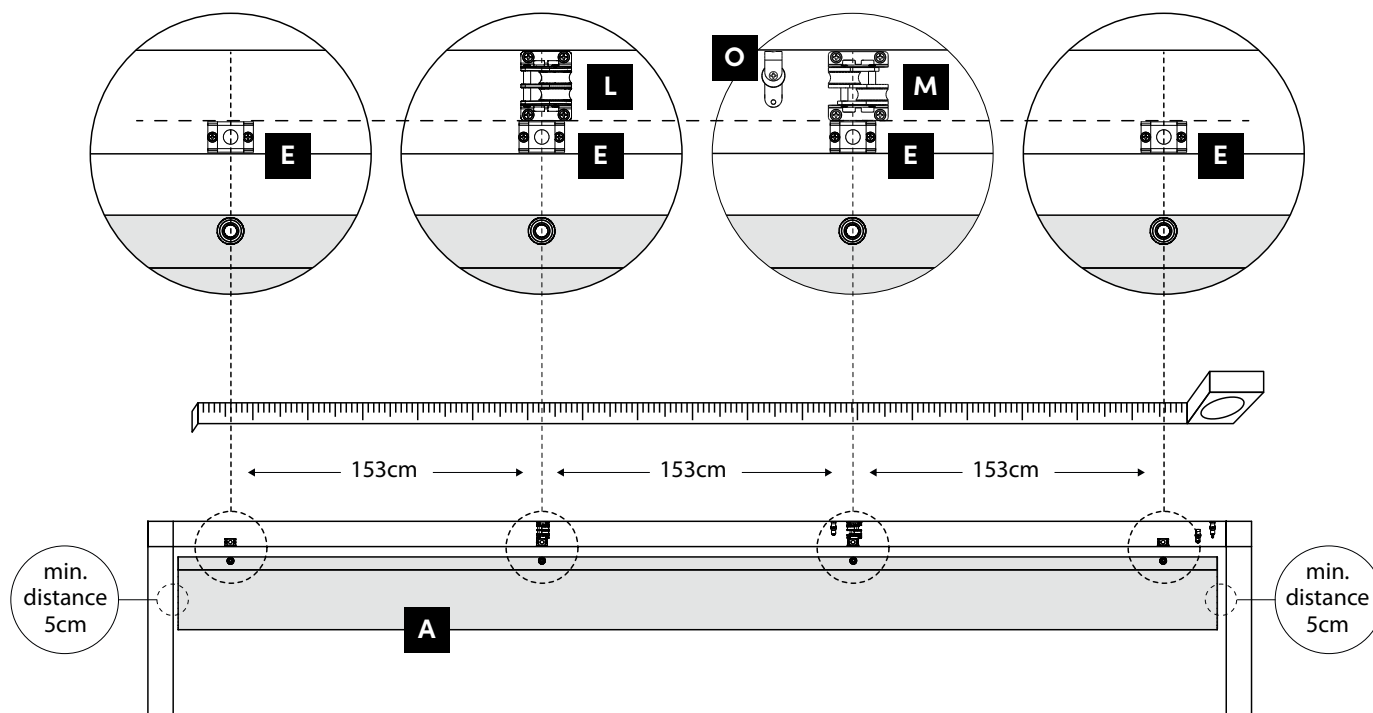

Parts list

A  1x	B  370cm = 36x 500cm = 44x				
E  4x	F  4x STEEL CABLE	G  8x	H  37x	C  1x ROPE	D  1x
K  4x	L  1x	M  1x	N  1x	I  1x	J  2x
				O  1x	P  2x

PLATINUM[®]

SUN & SHADE

STEP 1

STEP 2

⚠ Important. Follow the assembly instructions carefully.