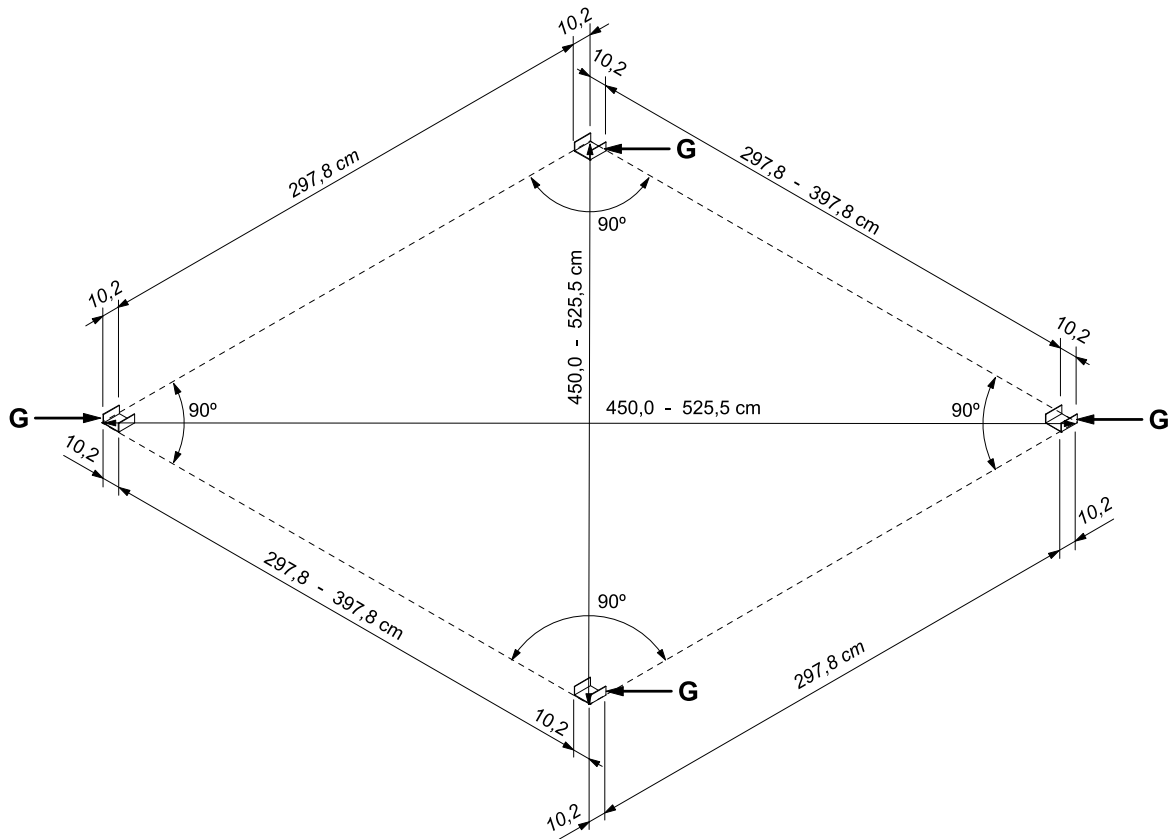

STEP 4

Important. Follow the assembly instructions carefully.