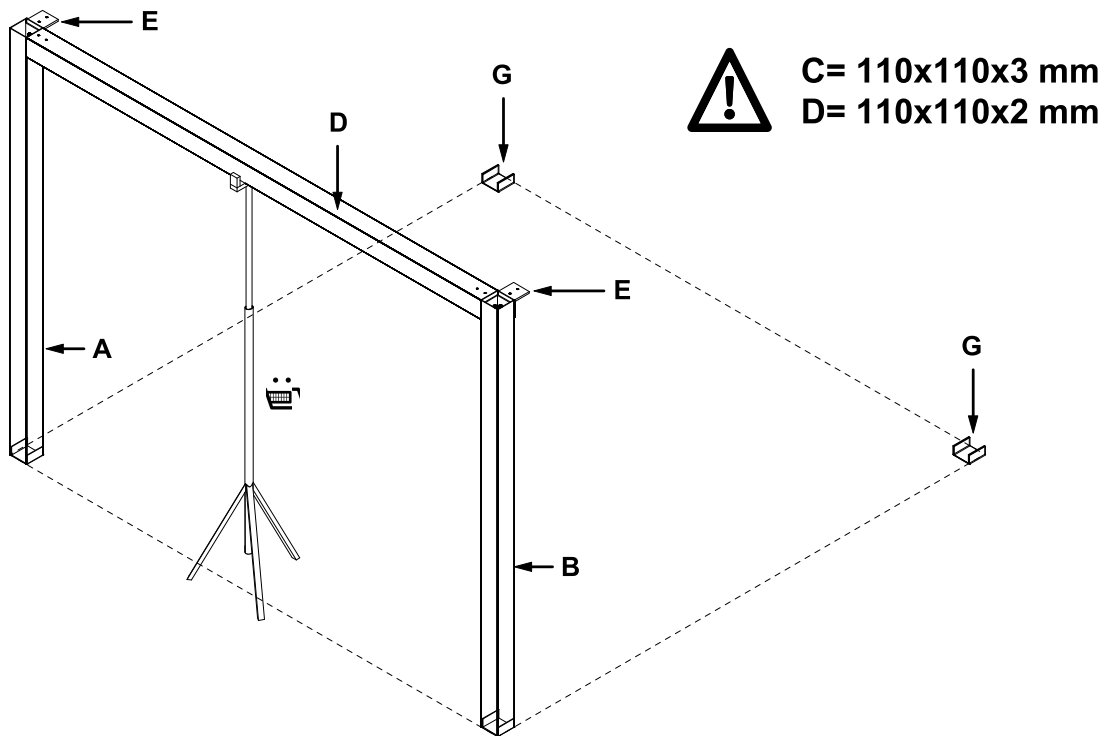

STEP 4

Important. Follow the assembly instructions carefully.