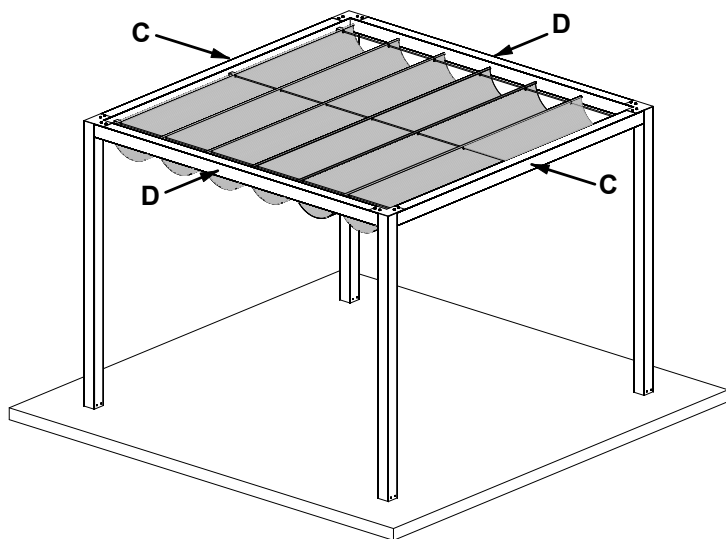

## Parts list

<b>A</b>		110x110x2	2 x 240 cm
<b>B</b>		110x110x2	2 x 240 cm
<b>C</b>		110x110x3	2 x 380 cm
<b>D</b>		110x110x2	2 x 380 cm
<b>E</b>		L.100x100x10	8x10,3 cm
<b>F</b>		140x90x5	8x
<b>G</b>		U.50x103x50x3	4x10,3 cm
<b>H</b>		200x200x3	4x

# PLATINUM<sup>®</sup>

SUN & SHADE

C= 110x110x3 mm  
D= 110x110x2 mm

 Important. Follow the assembly instructions carefully.

STEP 1