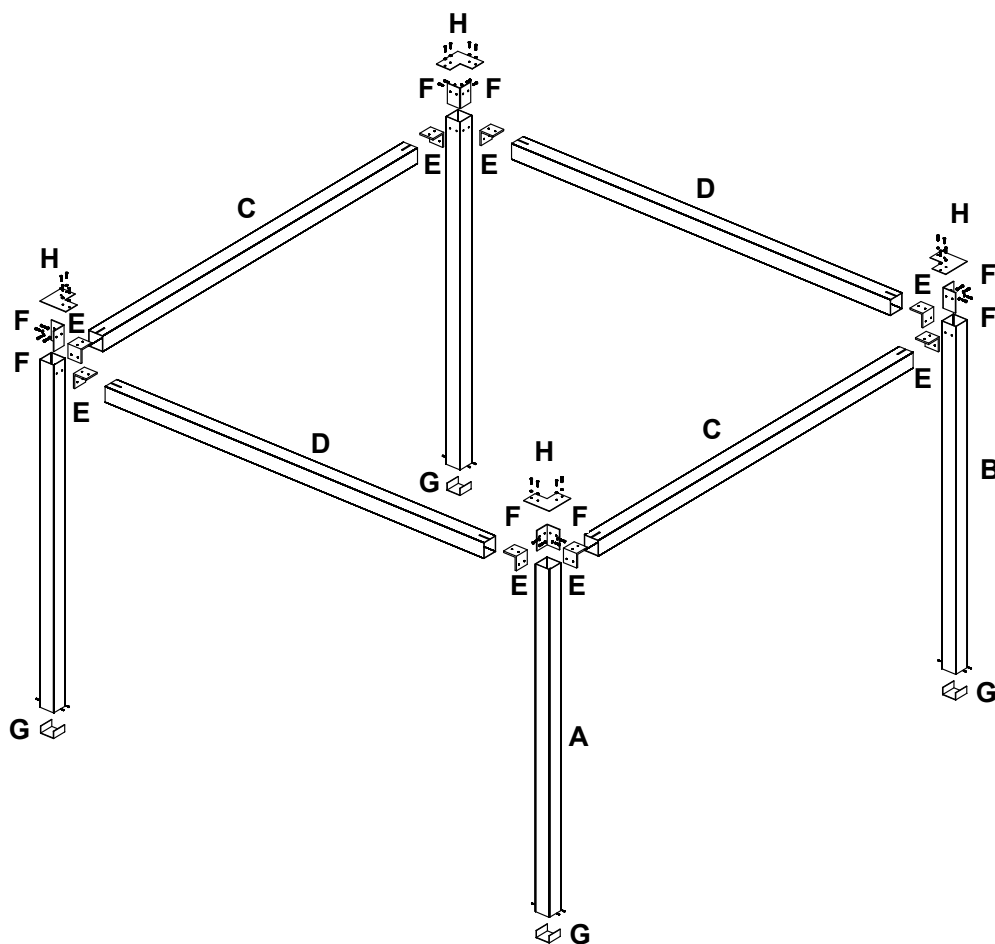

## Parts list

<b>A</b>		110x110x2	2 x 240 cm
<b>B</b>		110x110x2	2 x 240 cm
<b>C</b>		110x110x3	2 x 380 cm
<b>D</b>		110x110x2	2 x 380 cm
<b>E</b>		L.100x100x10	8x10,3 cm
<b>F</b>		140x90x5	8x
<b>G</b>		U.50x103x50x3	4x10,3 cm
<b>H</b>		200x200x3	4x

# PLATINUM<sup>®</sup>

SUN & SHADE

C= 110x110x3 mm  
D= 110x110x2 mm

 Important. Follow the assembly instructions carefully.

STEP 1

## STEP 6

C= 110x110x3 mm  
D= 110x110x2 mm