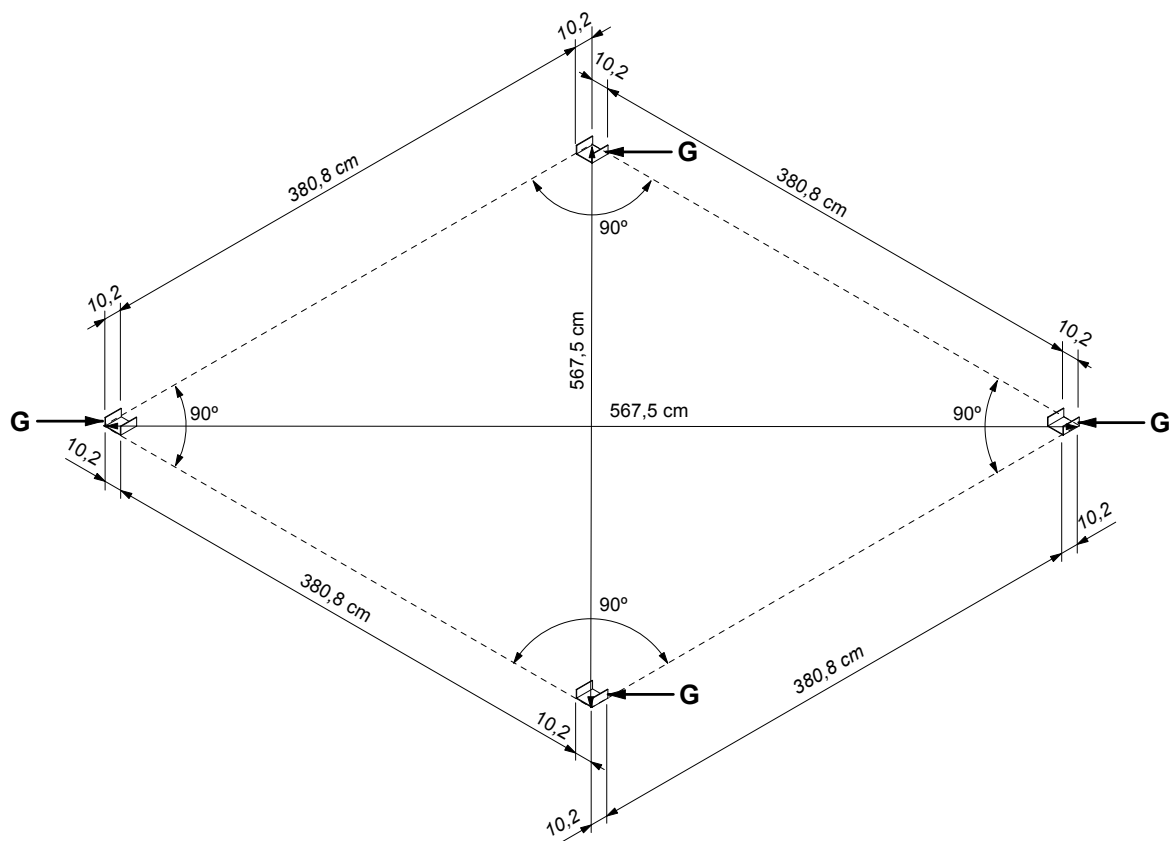

STEP 4

Important. Follow the assembly instructions carefully.