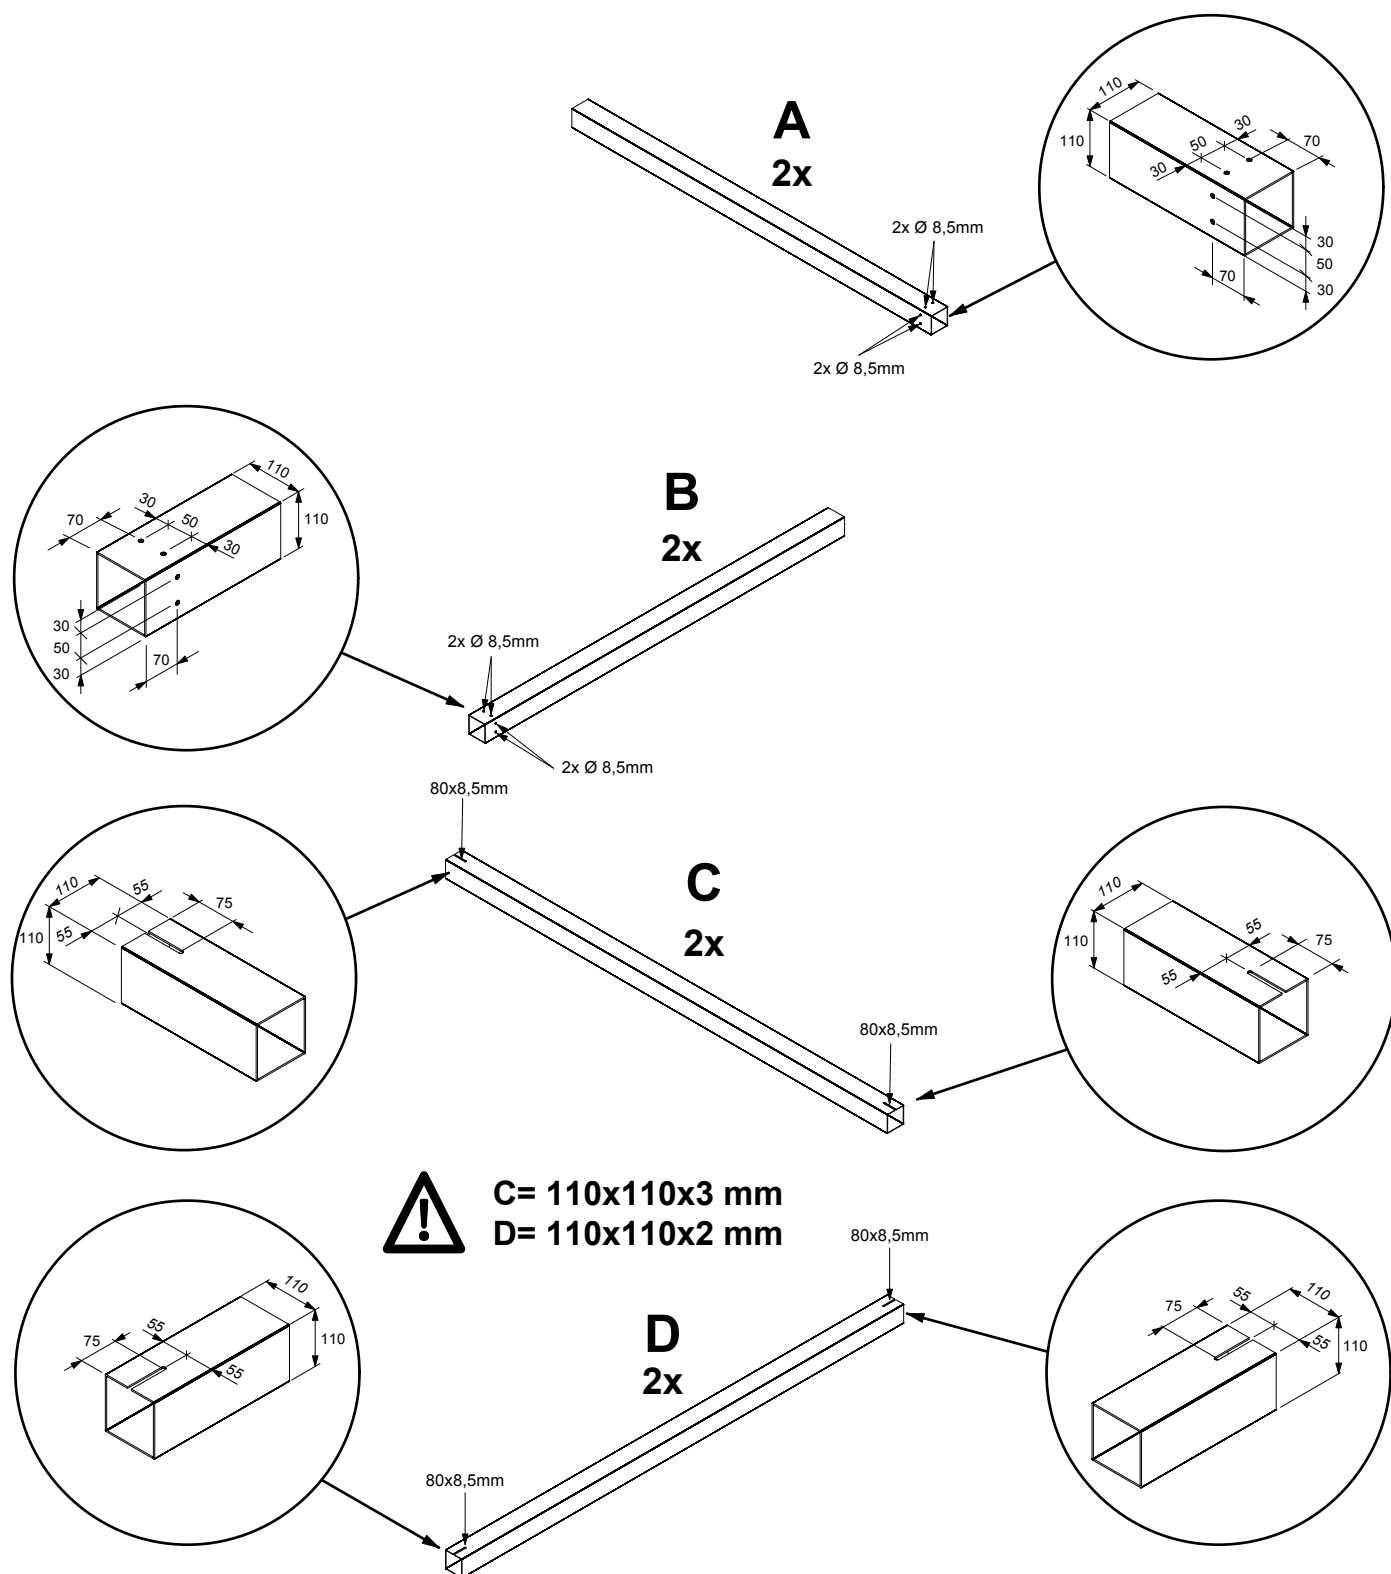

## Parts list

<b>A</b>		110x110x2	2 x 240 cm
<b>B</b>		110x110x2	2 x 240 cm
<b>C</b>		110x110x3	2 x 380 cm
<b>D</b>		110x110x2	2 x 380 cm
<b>E</b>		L.100x100x10	8x10,3 cm
<b>F</b>		140x90x5	8x
<b>G</b>		U.50x103x50x3	4x10,3 cm
<b>H</b>		200x200x3	4x

# PLATINUM<sup>®</sup>

SUN & SHADE

C= 110x110x3 mm  
D= 110x110x2 mm

 Important. Follow the assembly instructions carefully.

STEP 1

## STEP 2

## STEP 6

C= 110x110x3 mm  
D= 110x110x2 mm