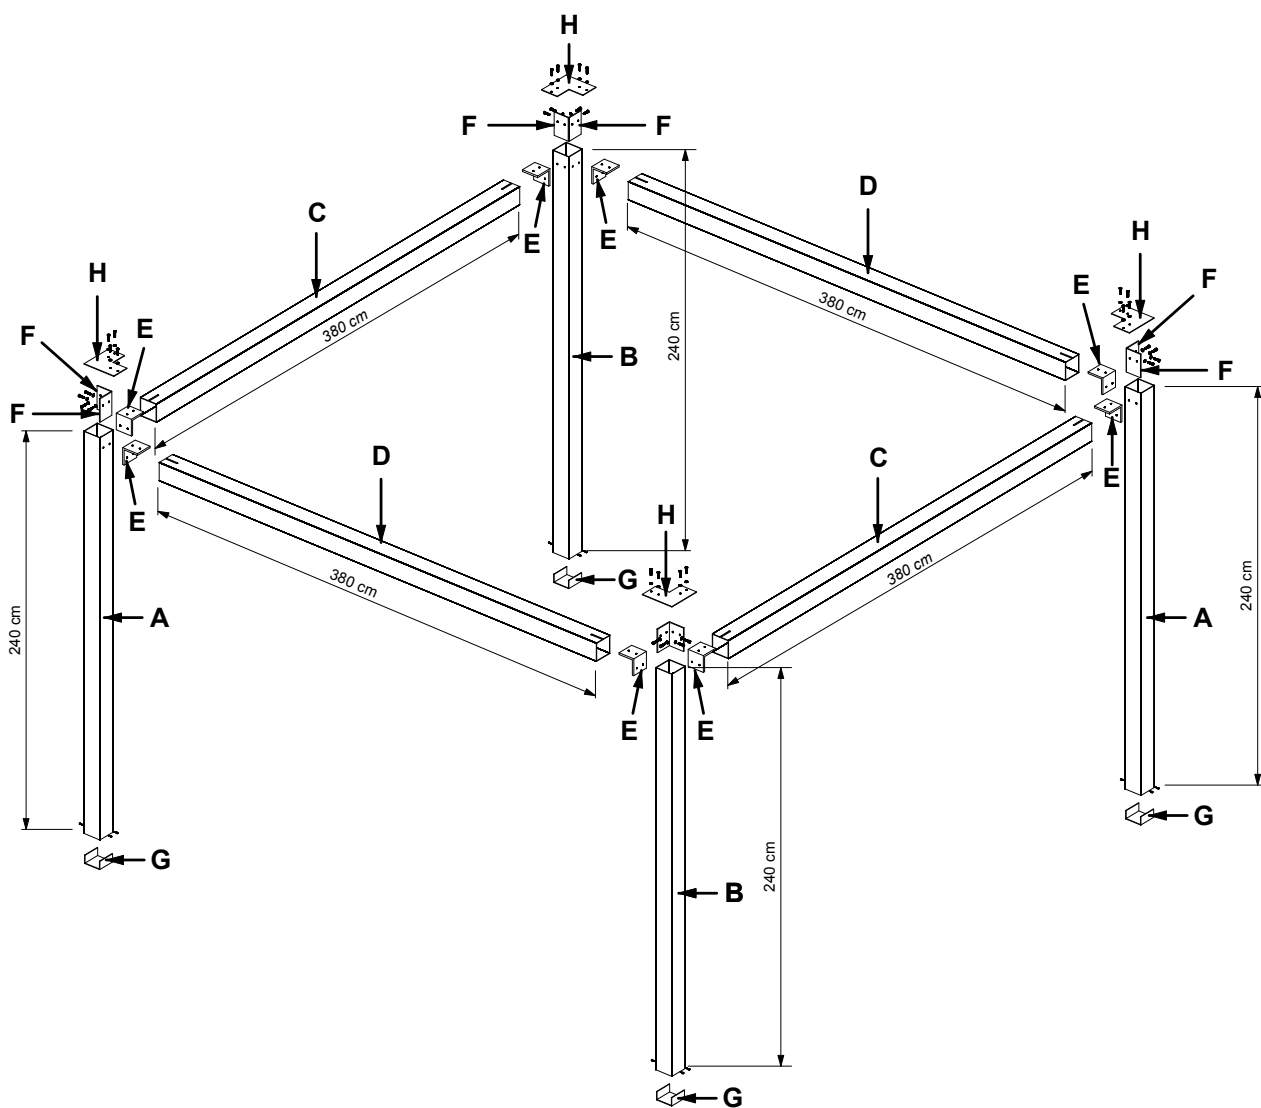

## Parts list

<b>A</b>		110x110x2	2 x 240 cm
<b>B</b>		110x110x2	2 x 240 cm
<b>C</b>		110x110x3	2 x 380 cm
<b>D</b>		110x110x2	2 x 380 cm
<b>E</b>		L.100x100x10	8x10,3 cm
<b>F</b>		140x90x5	8x
<b>G</b>		U.50x103x50x3	4x10,3 cm
<b>H</b>		200x200x3	4x

# PLATINUM<sup>®</sup>

SUN & SHADE

C= 110x110x3 mm  
D= 110x110x2 mm

 Important. Follow the assembly instructions carefully.

STEP 1

## STEP 6

C= 110x110x3 mm  
D= 110x110x2 mm