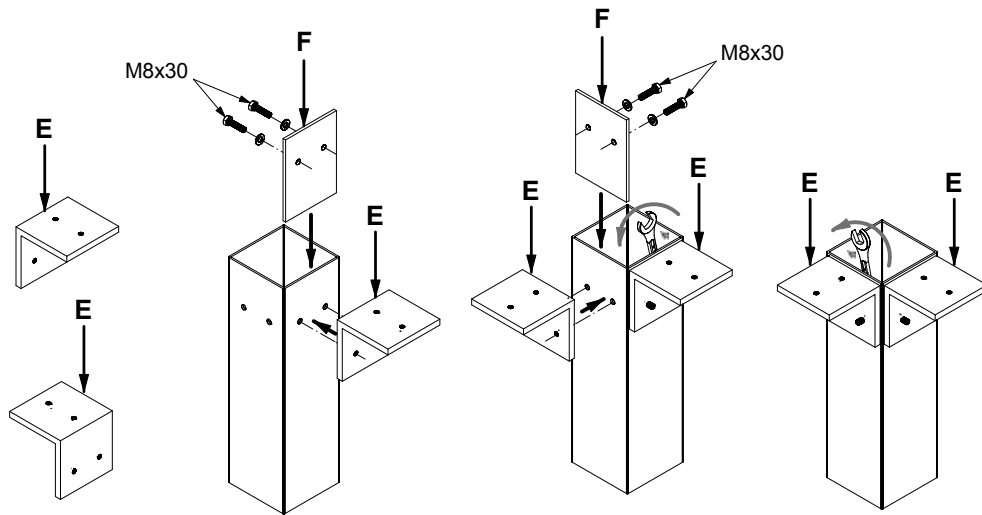

## Parts list

<b>A</b>		110x110x2	2 x 240 cm
<b>B</b>		110x110x2	2 x 240 cm
<b>C</b>		110x110x3	2 x 380 cm
<b>D</b>		110x110x2	2 x 380 cm
<b>E</b>		L.100x100x10	8x10,3 cm
<b>F</b>		140x90x5	8x
<b>G</b>		U.50x103x50x3	4x10,3 cm
<b>H</b>		200x200x3	4x

# PLATINUM<sup>®</sup>

SUN & SHADE

C= 110x110x3 mm  
D= 110x110x2 mm

 Important. Follow the assembly instructions carefully.

STEP 1

## STEP 2