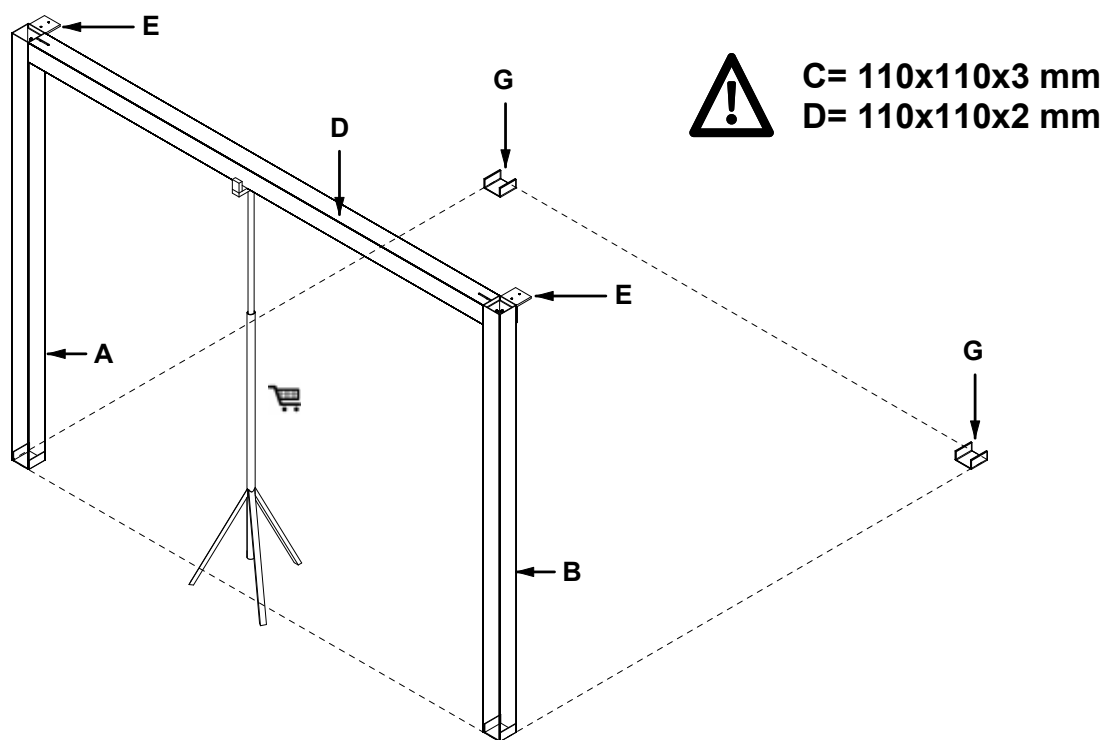

STEP 4

Important. Follow the assembly instructions carefully.