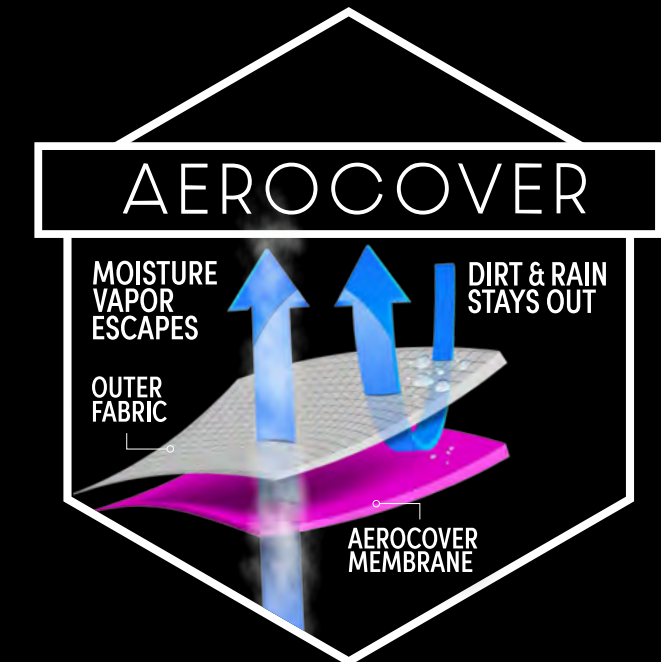

Protect your parasol and garden furniture from rain, dirt and dust and reduce mildew with Platinum AeroCover® breathable covers. They keep the furniture clean, reduce wear and tear, prevent discolouration and extend its lifespan.

BREATHABLE PROTECTION

HIGH COLOUR FASTNESS

STRONG & LIGHT WEIGHT

WEATHER PROOF

EASY TO USE

PLATINUM
AEROCOVER

OUTDOORABLE

www.platinum.nl