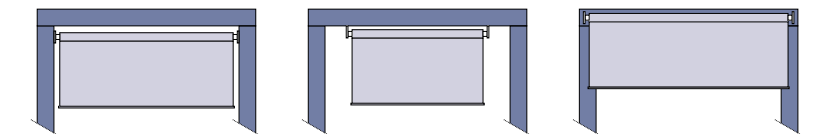

- 2 FLEXIBEL TE MONTEREN / FLEXIBLE MOUNT**

Monteer het rolgordijn 'in de dag' of 'op de dag'. / Mount the roller blind inside or outside the frame.

OUTDOORABLE PARTY

OUTDOORABLE

Ontdek nog meer schaduwoplossingen
Discover other shade solutions