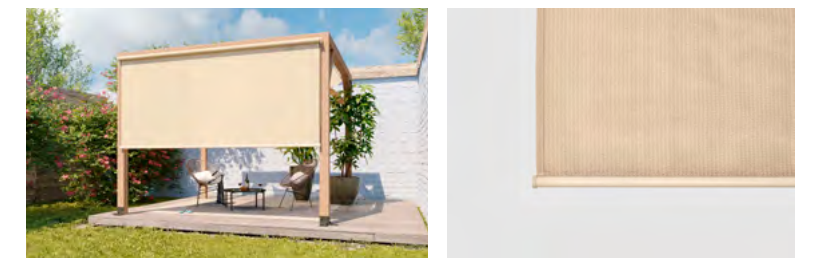

- 2 FLEXIBEL TE MONTEREN / FLEXIBLE MOUNT**

Monteer het rolgordijn 'in de dag' of 'op de dag'. / Mount the roller blind inside or outside the frame.

OUTDOORABLE PARTY

OUTDOORABLE

Ontdek nog meer schaduwoplossingen
Discover other shade solutions