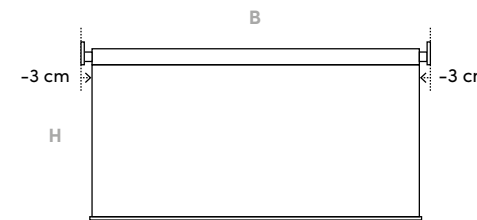

OUTDOOR ROLGORDIJN / ROLLER BLIND

1. **1 KIES VOOR COOLFIT® ROLGORDIJN (zie pagina 16-17) / CHOOSE COOLFIT® ROLLER BLIND (see page 16-17)**