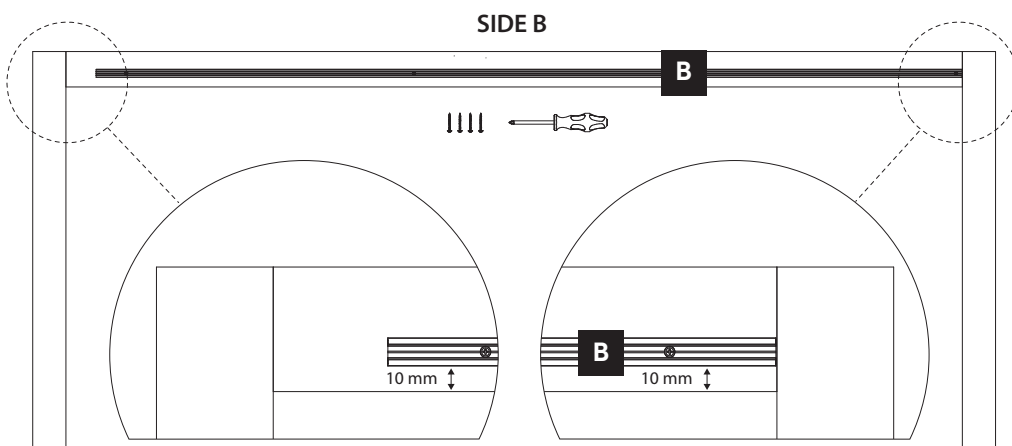

PROSAIL HARMONICA SHADE SAIL

Article number: 1501

Parts list

⚠ Important. Follow the assembly instructions carefully.

PLATINUM[®]

SUN & SHADE

STEP 1

 Important. Follow the assembly instructions carefully.