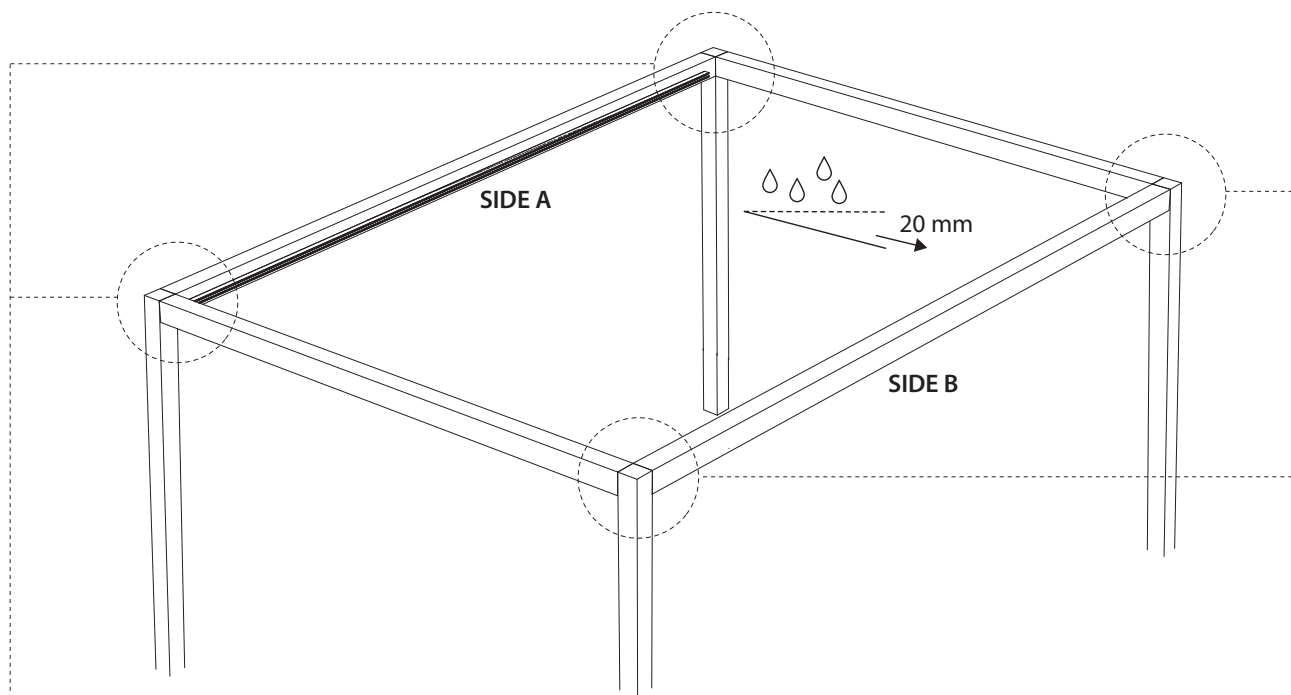

PROSAIL HARMONICA SHADE SAIL

Article number: 1501

Parts list

⚠ Important. Follow the assembly instructions carefully.

PLATINUM[®]

SUN & SHADE

STEP 1

 Important. Follow the assembly instructions carefully.