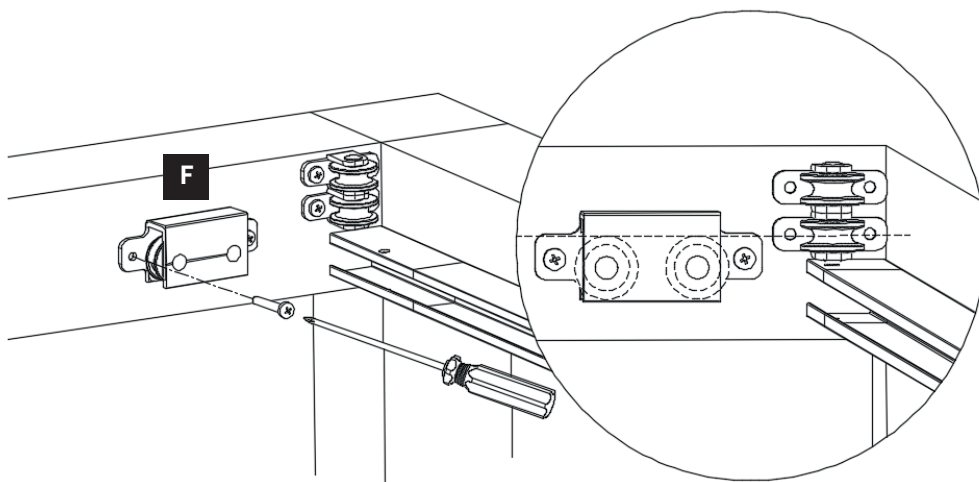

STEP 5

Important. Follow the assembly instructions carefully.