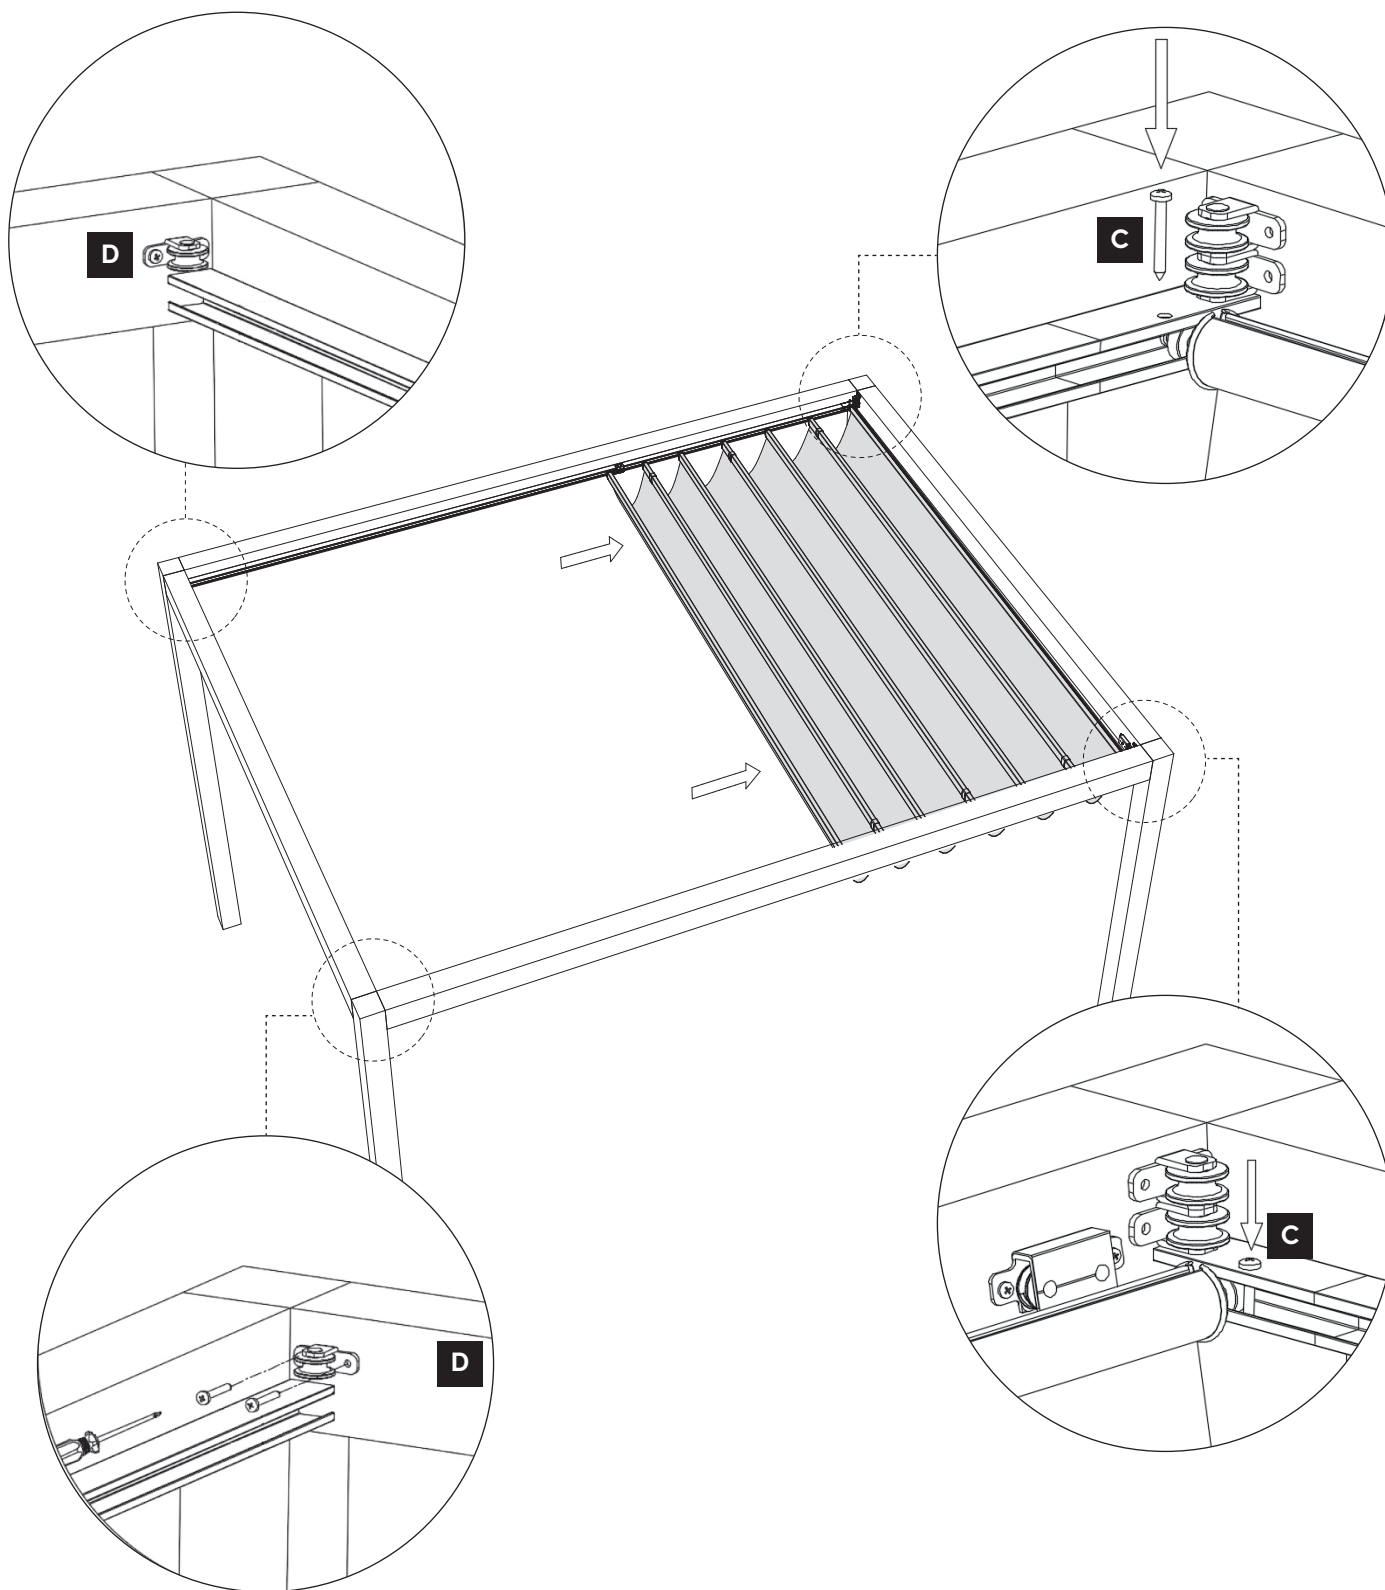

PROSAIL HARMONICA SHADE SAIL

Article number: 1501

Parts list

⚠ Important. Follow the assembly instructions carefully.

PLATINUM[®]

SUN & SHADE

STEP 1

 Important. Follow the assembly instructions carefully.

PLATINUM[®]

SUN & SHADE

STEP 4

STEP 5

 Important. Follow the assembly instructions carefully.

STEP 6

PLATINUM[®]

SUN & SHADE