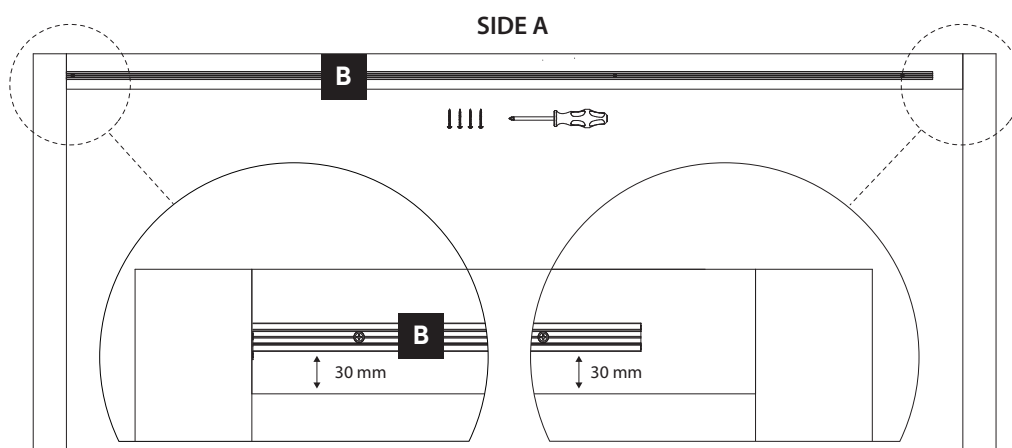

PROSAIL HARMONICA SHADE SAIL

Article number: 1501

Parts list

⚠ Important. Follow the assembly instructions carefully.

PLATINUM[®]

SUN & SHADE

STEP 1

 Important. Follow the assembly instructions carefully.