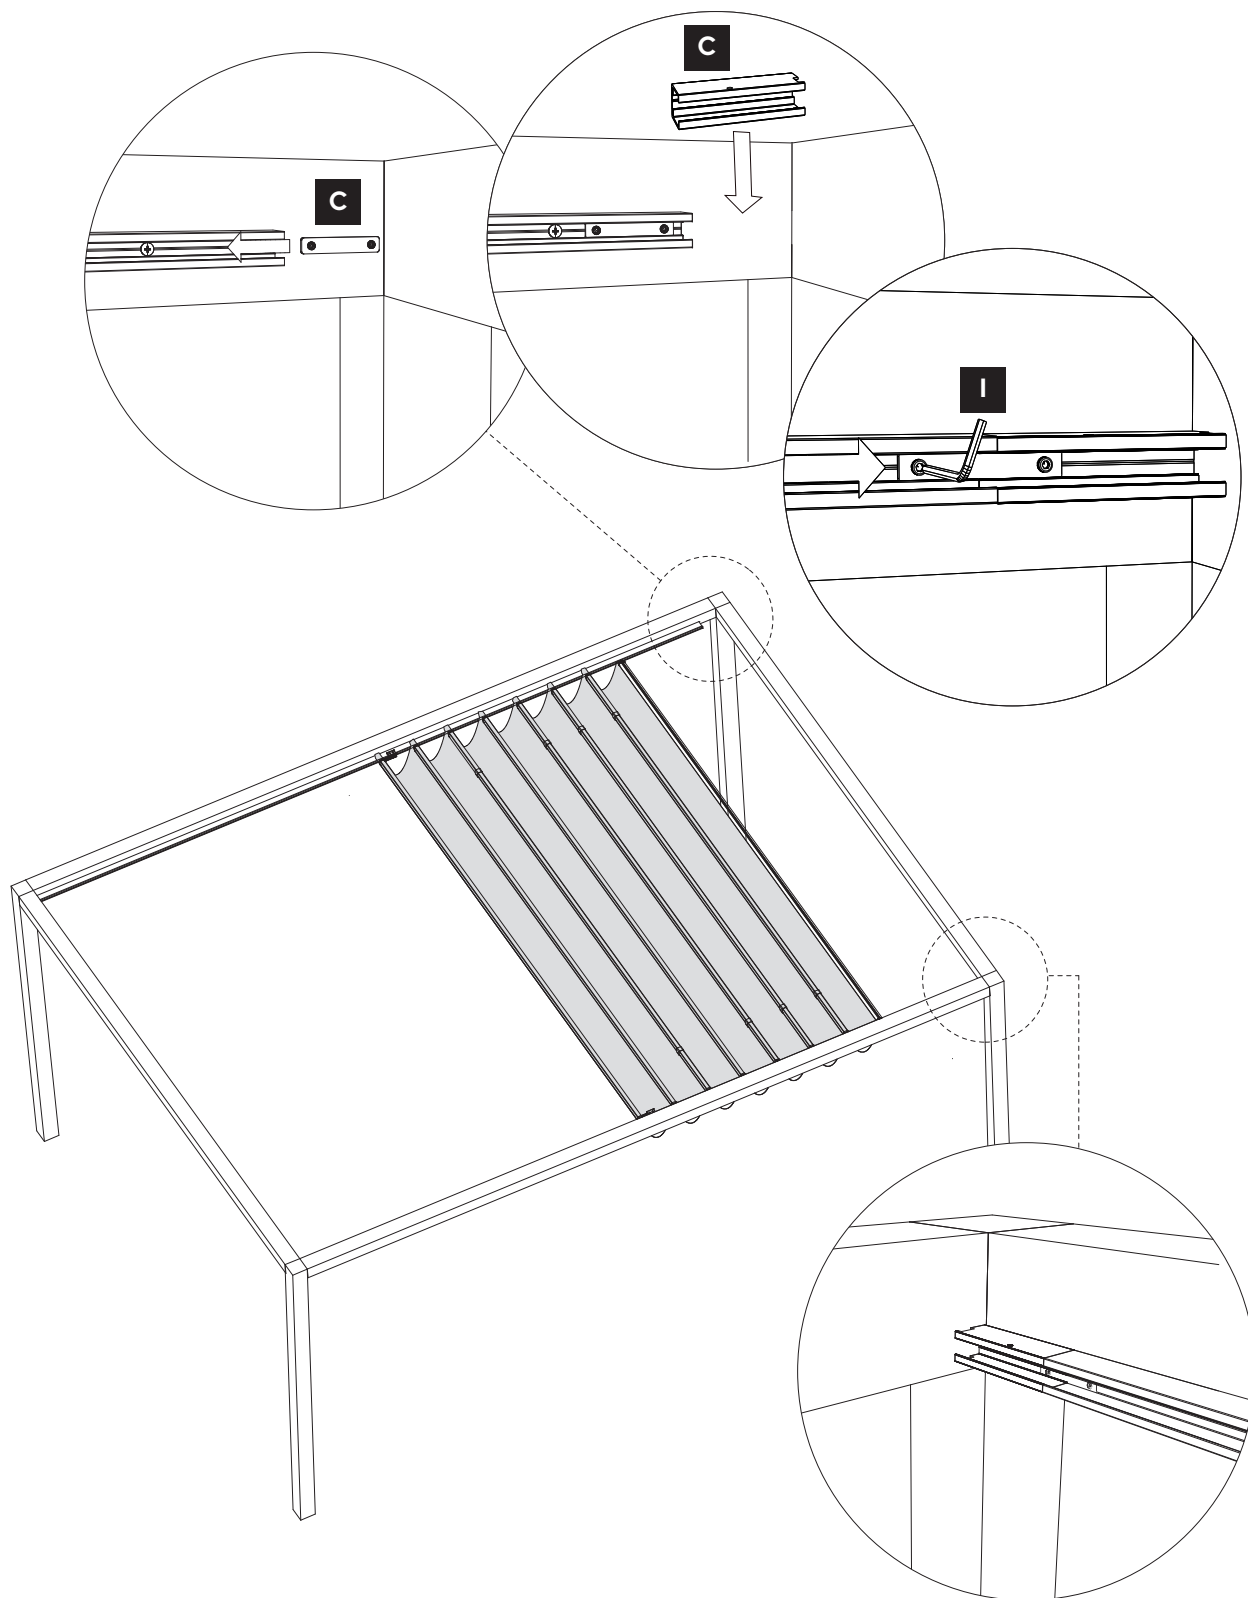

PROSAIL HARMONICA SHADE SAIL

Article number: 1501

Parts list

⚠ Important. Follow the assembly instructions carefully.

PLATINUM[®]

SUN & SHADE

STEP 1

 Important. Follow the assembly instructions carefully.

PLATINUM[®]

SUN & SHADE

STEP 2

 Important. Follow the assembly instructions carefully.

PLATINUM[®]

SUN & SHADE

STEP 3

⚠ Important. Follow the assembly instructions carefully.