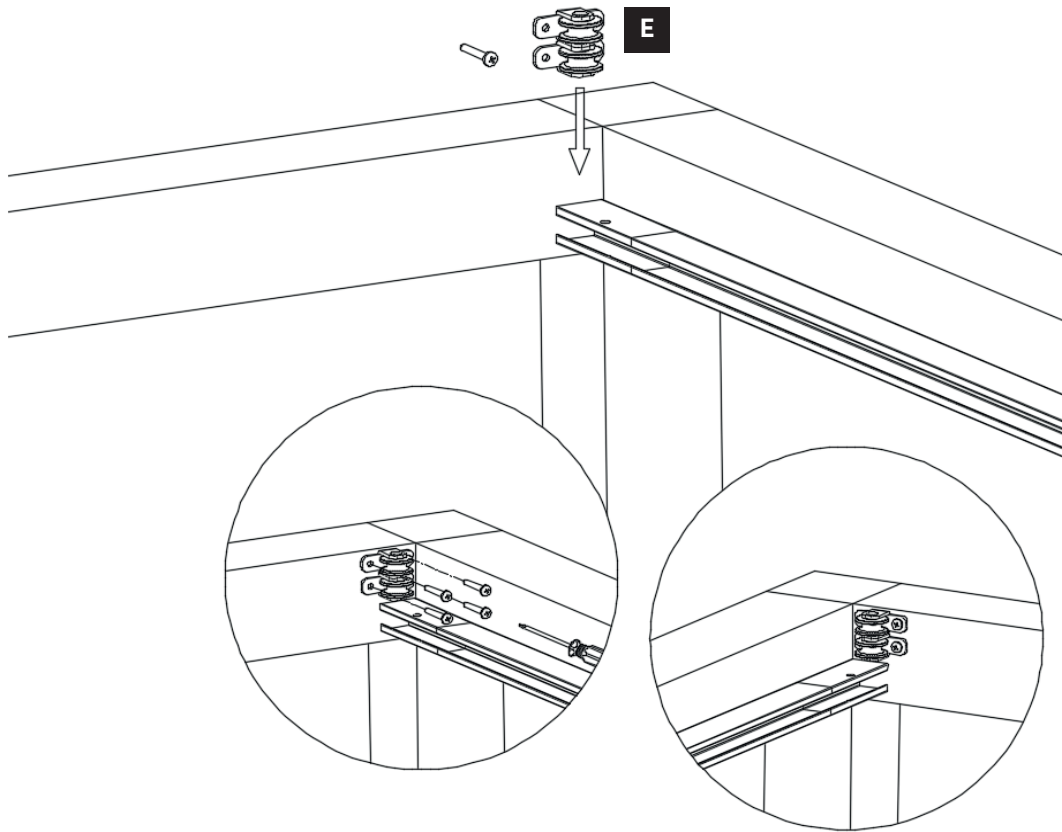

PLATINUM®

SUN & SHADE

STEP 4