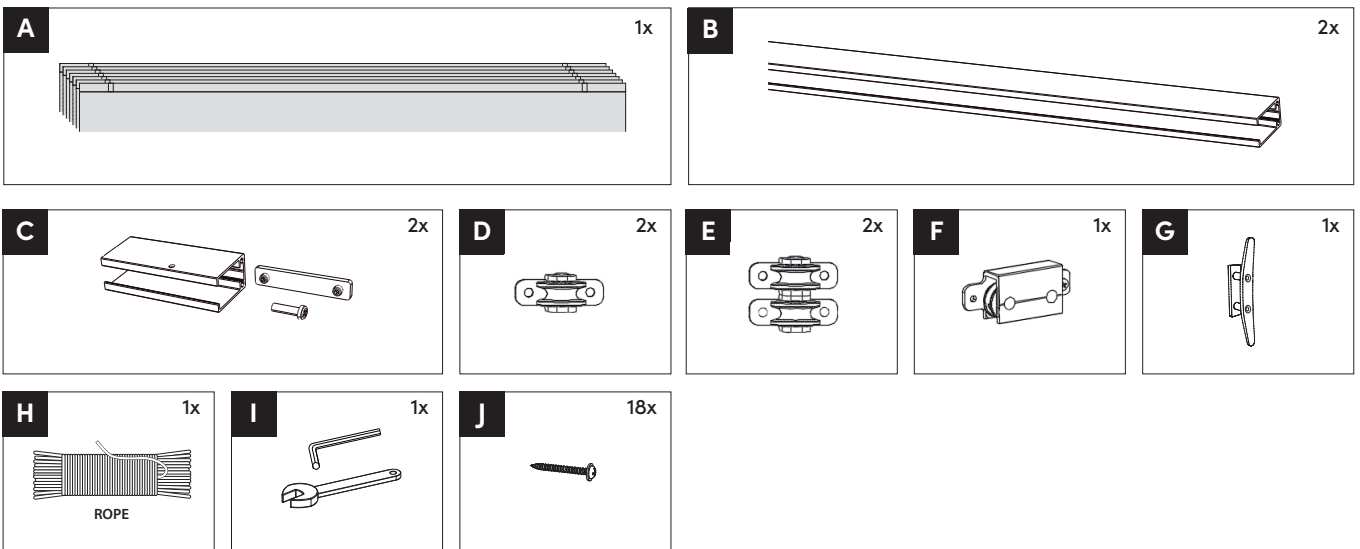

PROSAIL HARMONICA SHADE SAIL

Article number: 1501

Parts list

⚠ Important. Follow the assembly instructions carefully.

PLATINUM[®]

SUN & SHADE

STEP 1

 Important. Follow the assembly instructions carefully.