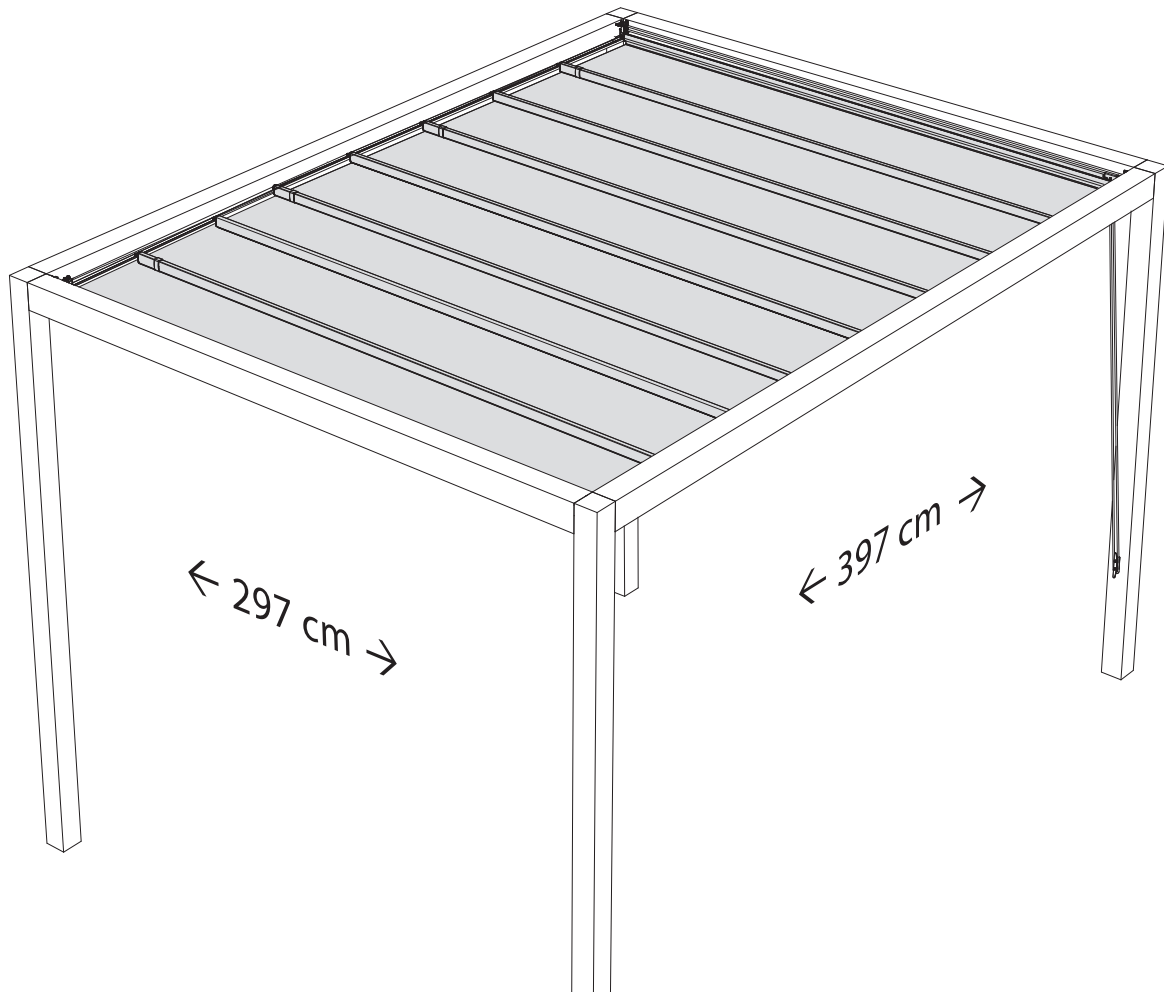

PROSAIL HARMONICA SHADE SAIL

Article number: 1501

Parts list

⚠ Important. Follow the assembly instructions carefully.

PLATINUM[®]

SUN & SHADE

STEP 1

 Important. Follow the assembly instructions carefully.