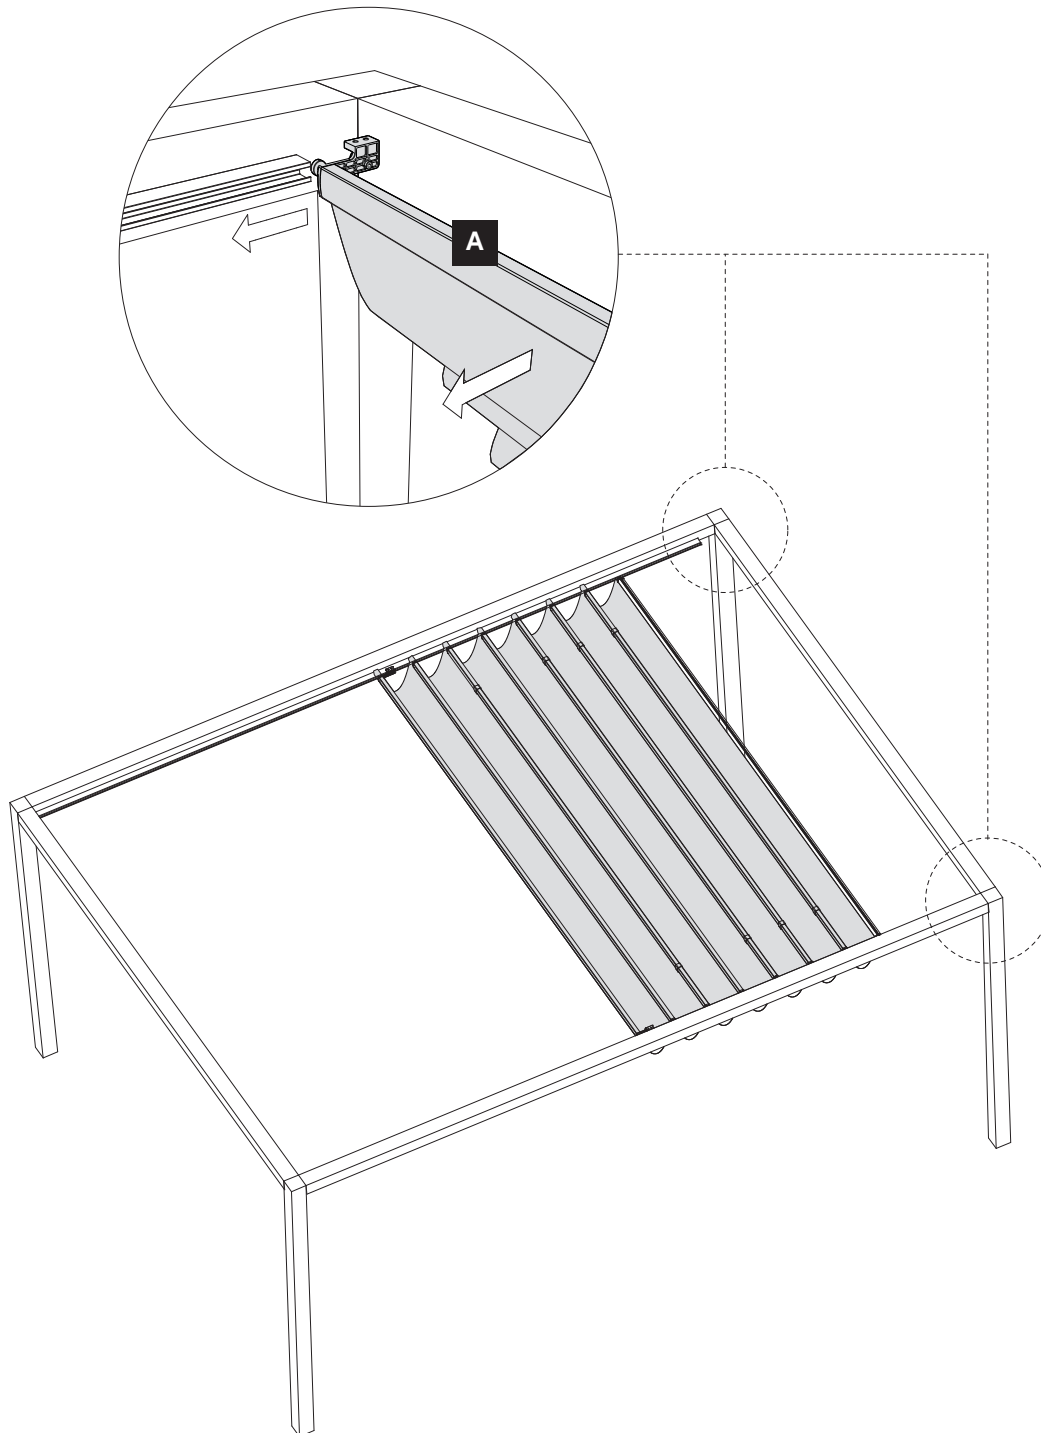

PROSAIL HARMONICA SHADE SAIL

Article number: 1501

Parts list

⚠ Important. Follow the assembly instructions carefully.

PLATINUM[®]

SUN & SHADE

STEP 1

 Important. Follow the assembly instructions carefully.

PLATINUM[®]

SUN & SHADE

STEP 2

 Important. Follow the assembly instructions carefully.

PLATINUM[®]

SUN & SHADE

STEP 3

⚠ Important. Follow the assembly instructions carefully.