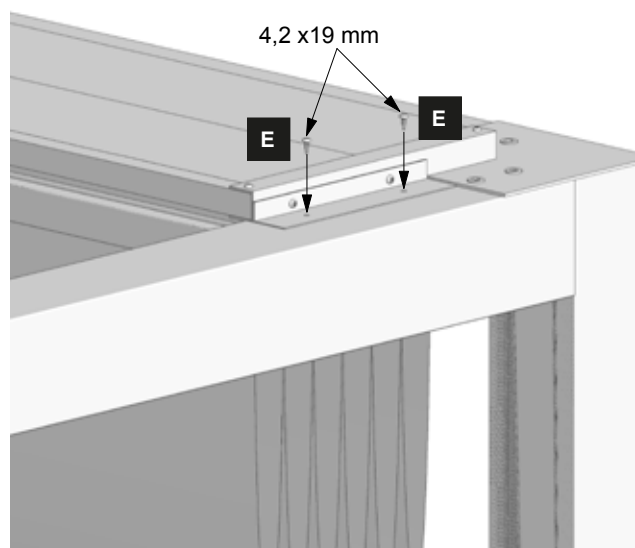

PLATINUM®

SUN & SHADE

STEP 7

Visit our website www.platinum.nl for more information and safety instructions.