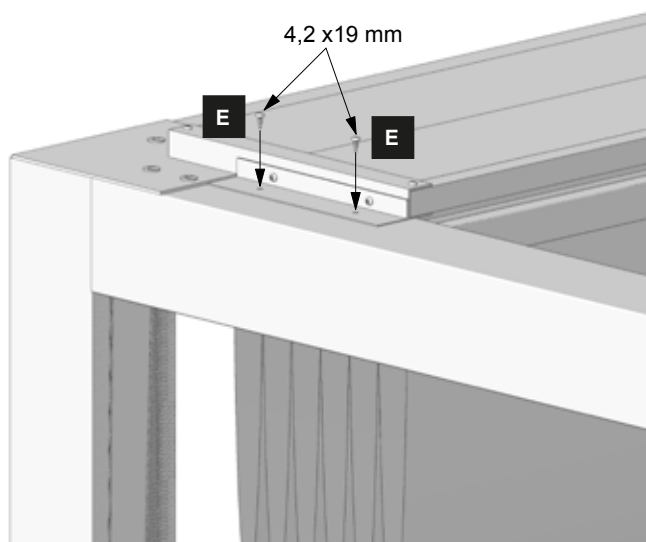

PLATINUM®

SUN & SHADE

STEP 7

Visit our website www.platinum.nl for more information and safety instructions.