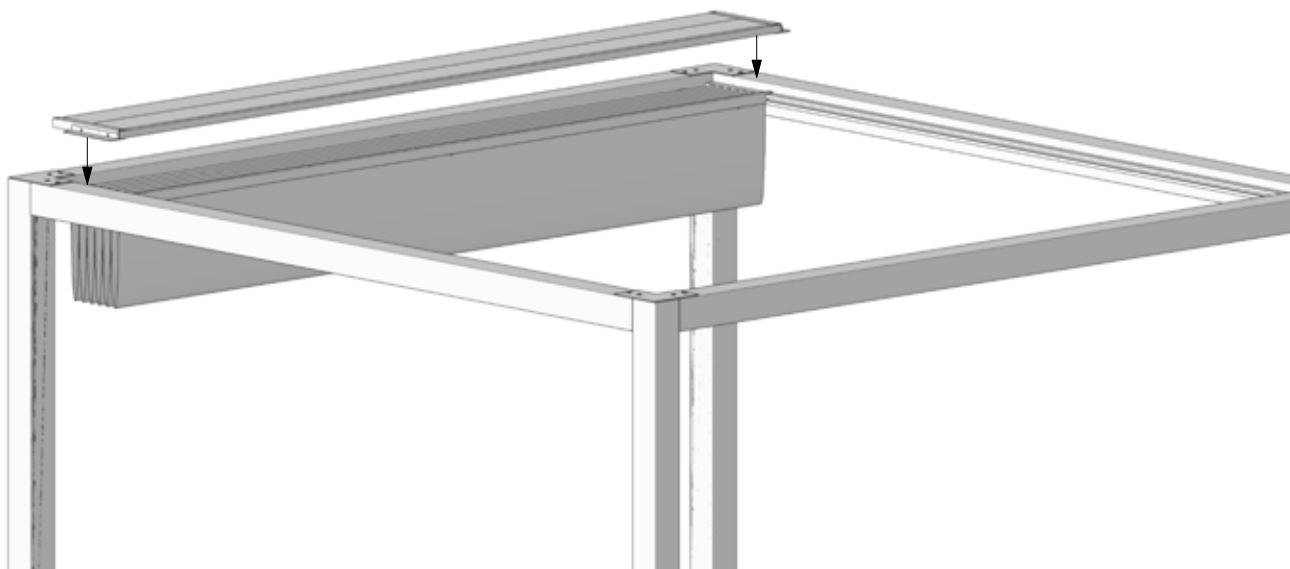

PLATINUM®

SUN & SHADE

STEP 7

Visit our website www.platinum.nl for more information and safety instructions.